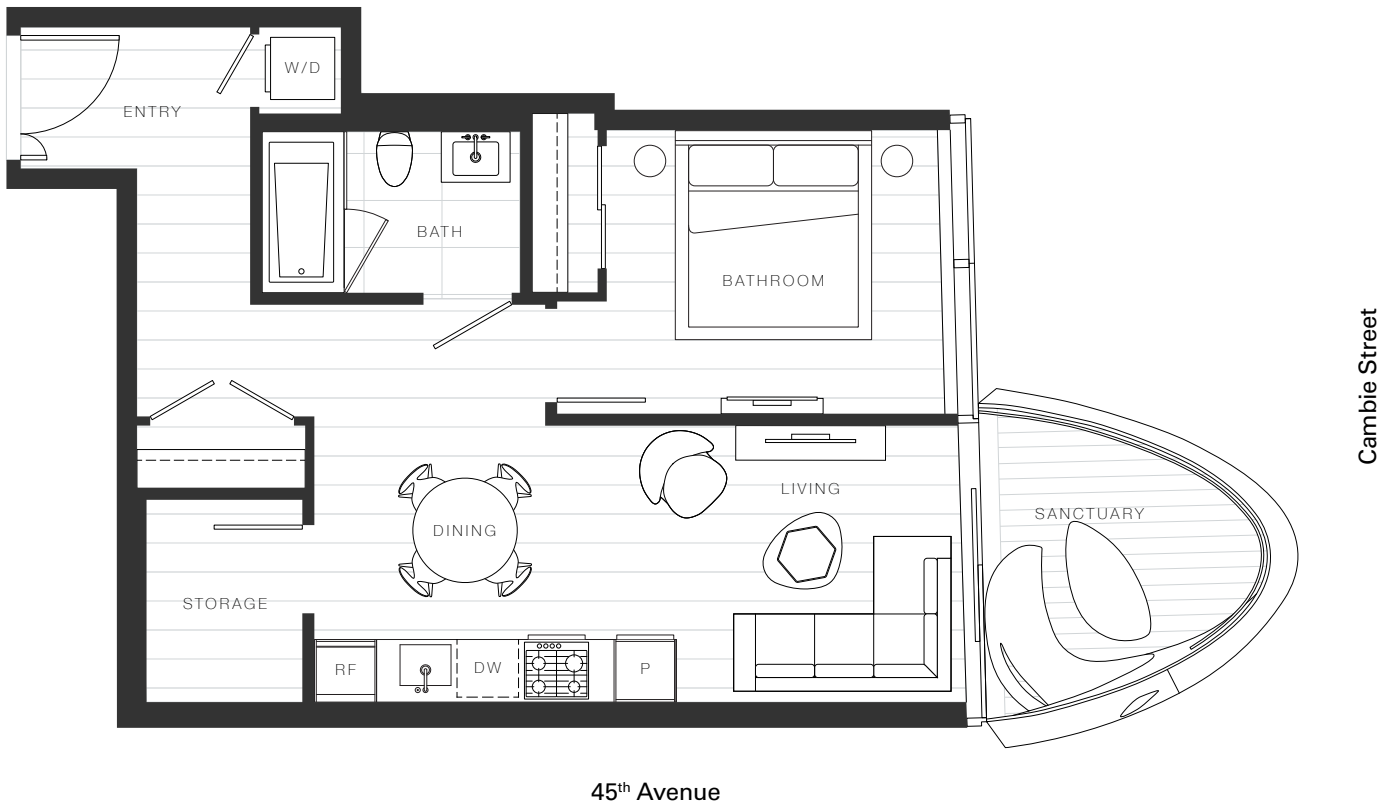

X Clémade

Home 630

—
1 Bedroom

Total Living: 680 ft²

OAKRIDGE X CLÉMANDE

Dimensions, sizes, specifications, layouts and materials are approximate and provided for information purposes only and are not represented as being the actual final areas and dimensions. Prospective purchasers are advised that interior square footage is combined with balcony square footage and included in total advertised square footage of the homes. Exterior walls and glazing, balcony configurations, fascia, guard-rails, screens and façade panel locations are approximate and provided for information purposes only, and will vary in area, type, specifications, and extent depending on the home. The locations shown are not represented as being the final locations of these items. All of the foregoing (including without limitation the dimensions and layout) are subject to change in the developer's sole discretion, without compensation or notice. Please ask sales representative for details. E. & O.E.