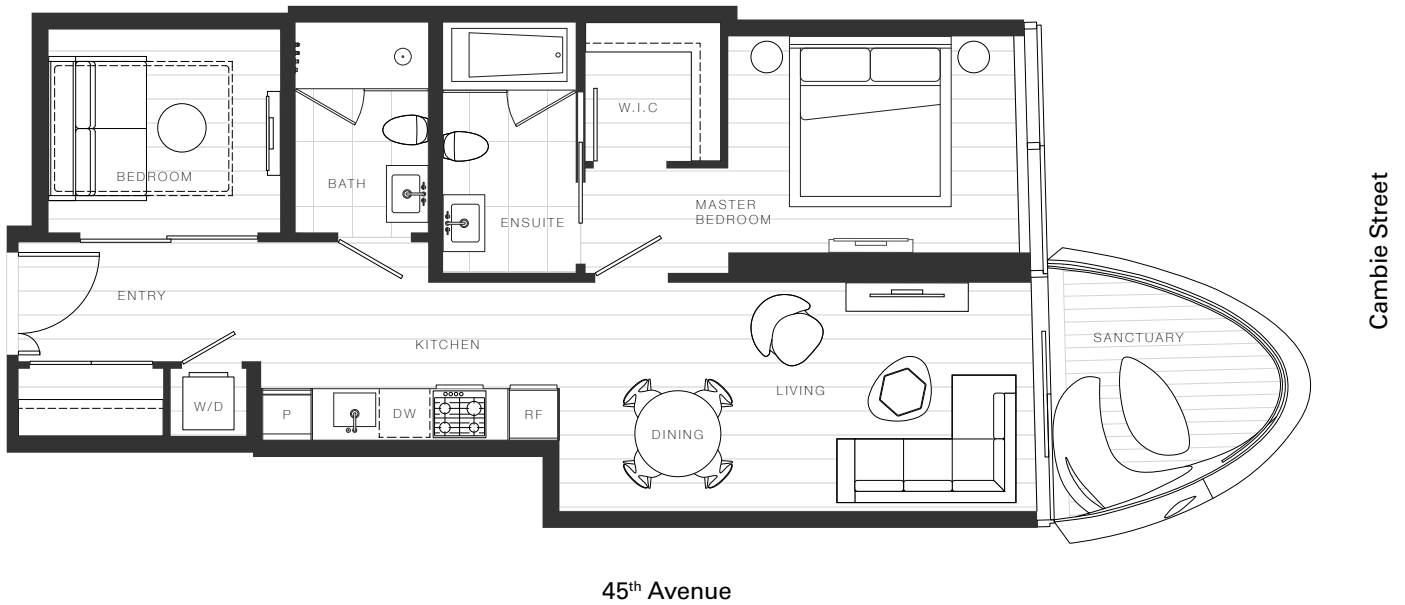

X Clémante

Home 629

—  
2 Bedroom Junior

Total Living: 832 ft<sup>2</sup>

**OAKRIDGE X CLÉMANDE**

Dimensions, sizes, specifications, layouts and materials are approximate and provided for information purposes only and are not represented as being the actual final areas and dimensions. Prospective purchasers are advised that interior square footage is combined with balcony square footage and included in total advertised square footage of the homes. Exterior walls and glazing, balcony configurations, fascia, guard-rails, screens and façade panel locations are approximate and provided for information purposes only, and will vary in area, type, specifications, and extent depending on the home. The locations shown are not represented as being the final locations of these items. All of the foregoing (including without limitation the dimensions and layout) are subject to change in the developer's sole discretion, without compensation or notice. Please ask sales representative for details. E. & O.E.