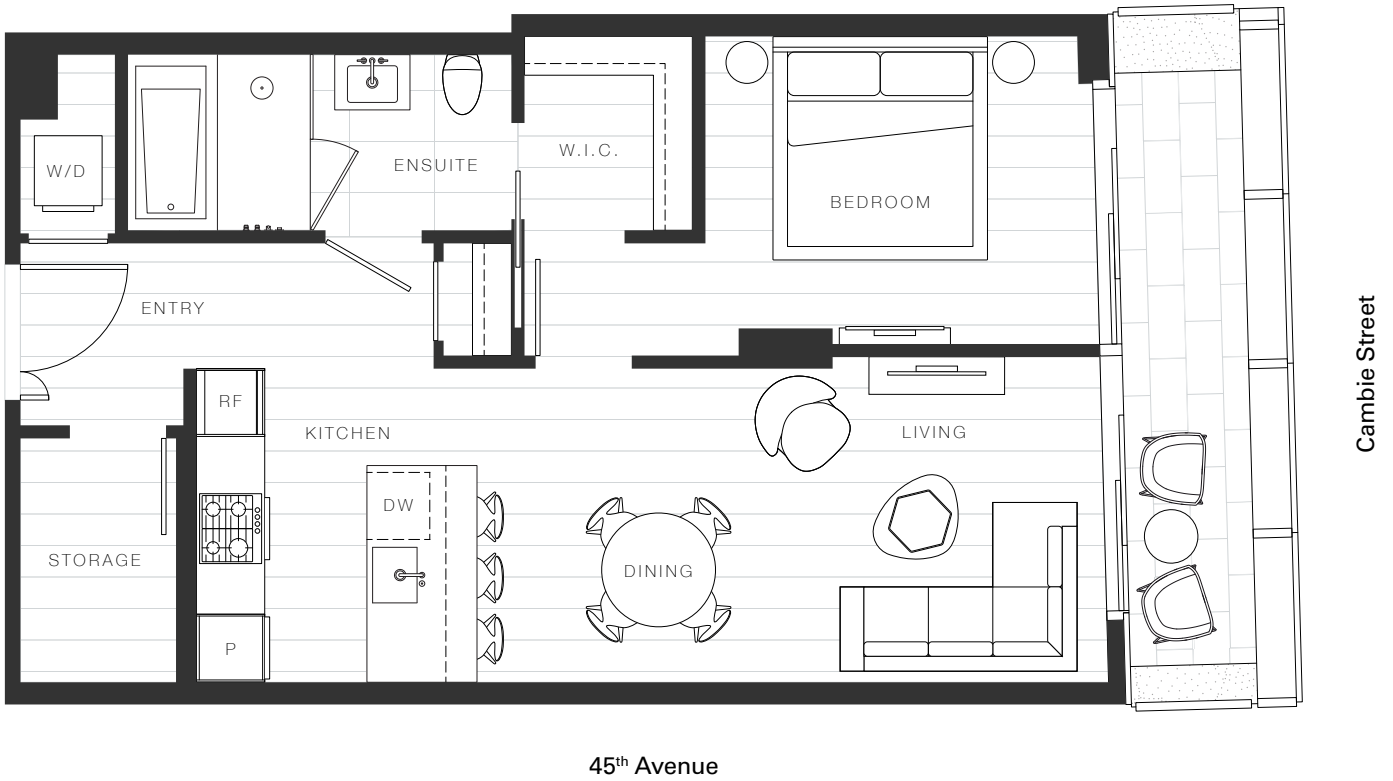

X Clémante

Home 624

—  
1 Bedroom

Total Living: 747 ft<sup>2</sup>

**OAKRIDGE X CLÉMANDE**

Dimensions, sizes, specifications, layouts and materials are approximate and provided for information purposes only and are not represented as being the actual final areas and dimensions. Prospective purchasers are advised that interior square footage is combined with balcony square footage and included in total advertised square footage of the homes. Exterior walls and glazing, balcony configurations, fascia, guard-rails, screens and façade panel locations are approximate and provided for information purposes only, and will vary in area, type, specifications, and extent depending on the home. The locations shown are not represented as being the final locations of these items. All of the foregoing (including without limitation the dimensions and layout) are subject to change in the developer's sole discretion, without compensation or notice. Please ask sales representative for details. E. & O.E.