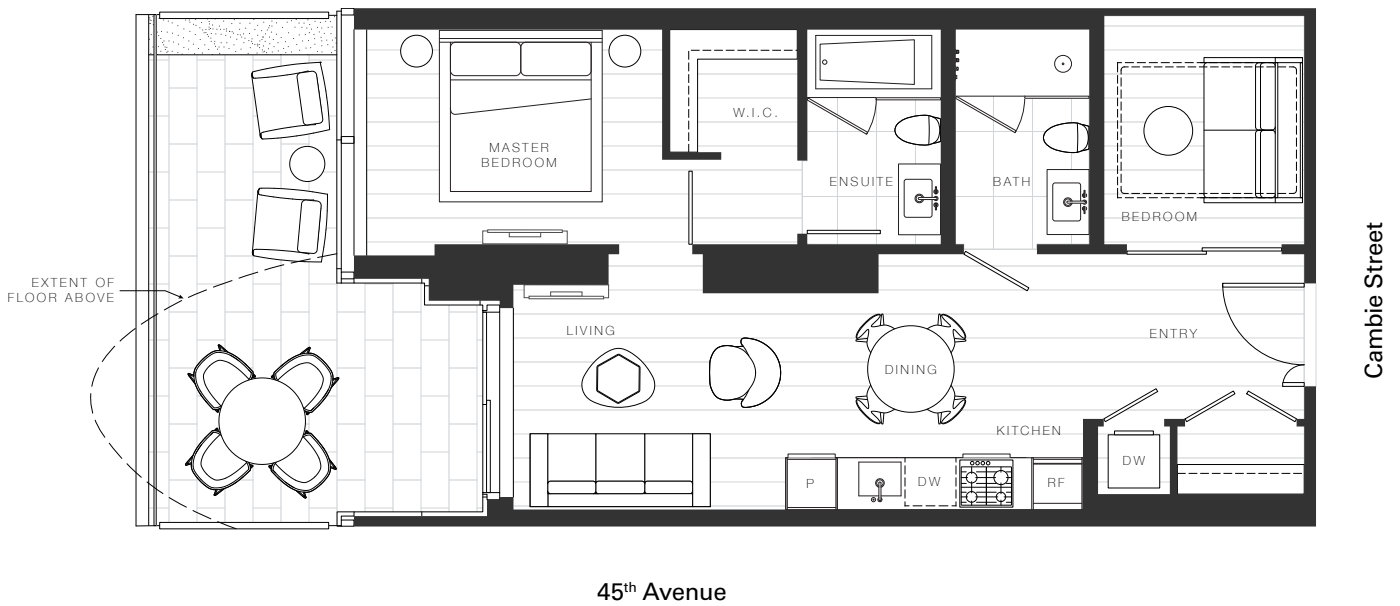

X Clémade

Home 618

—  
2 Bedroom Junior

Total Living: 896 ft<sup>2</sup>

## OAKRIDGE X CLÉMANDE

Dimensions, sizes, specifications, layouts and materials are approximate and provided for information purposes only and are not represented as being the actual final areas and dimensions. Prospective purchasers are advised that interior square footage is combined with balcony square footage and included in total advertised square footage of the homes. Exterior walls and glazing, balcony configurations, fascia, guard-rails, screens and façade panel locations are approximate and provided for information purposes only, and will vary in area, type, specifications, and extent depending on the home. The locations shown are not represented as being the final locations of these items. All of the foregoing (including without limitation the dimensions and layout) are subject to change in the developer's sole discretion, without compensation or notice. Please ask sales representative for details. E. & O.E.