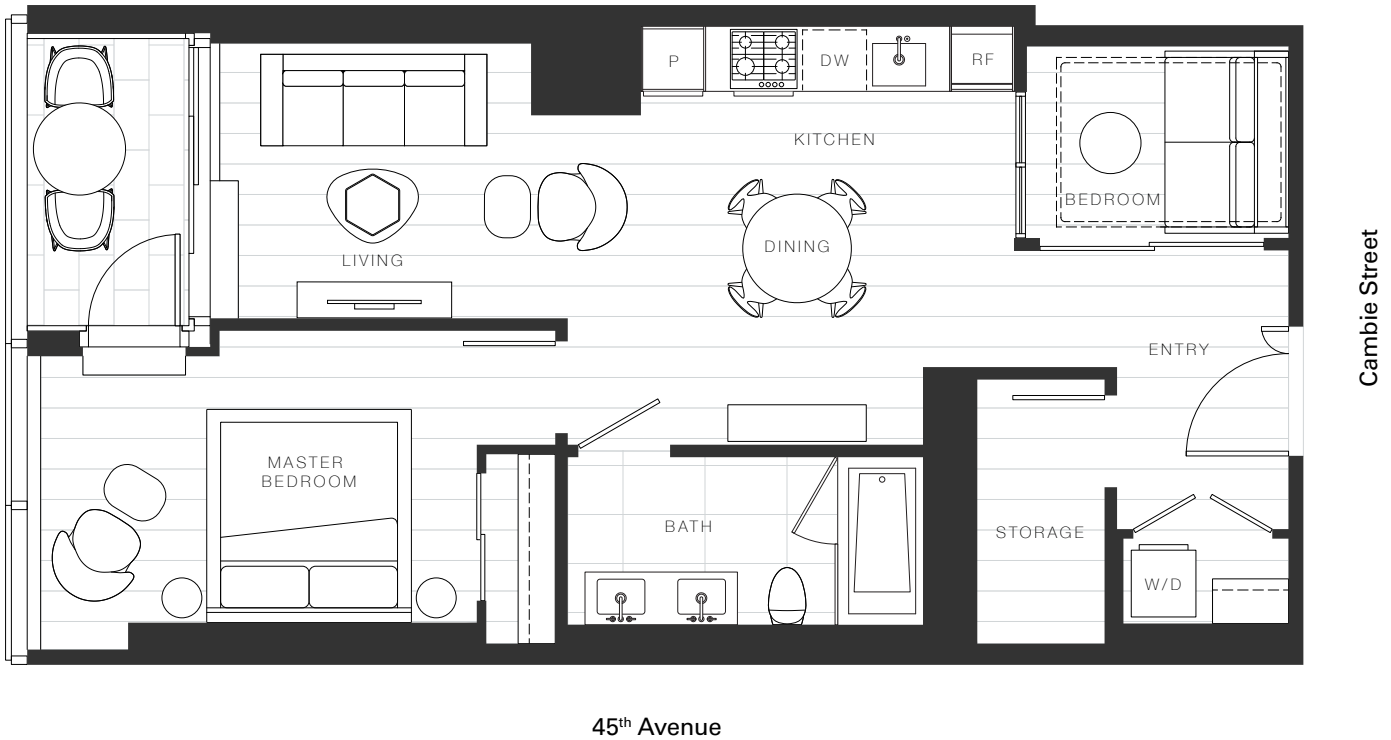

X Clémade

Home 614

—  
2 Bedroom Junior

Total Living: 793 ft<sup>2</sup>

**OAKRIDGE X CLÉMANDE**

Dimensions, sizes, specifications, layouts and materials are approximate and provided for information purposes only and are not represented as being the actual final areas and dimensions. Prospective purchasers are advised that interior square footage is combined with balcony square footage and included in total advertised square footage of the homes. Exterior walls and glazing, balcony configurations, fascia, guard-rails, screens and façade panel locations are approximate and provided for information purposes only, and will vary in area, type, specifications, and extent depending on the home. The locations shown are not represented as being the final locations of these items. All of the foregoing (including without limitation the dimensions and layout) are subject to change in the developer's sole discretion, without compensation or notice. Please ask sales representative for details. E. & O.E.