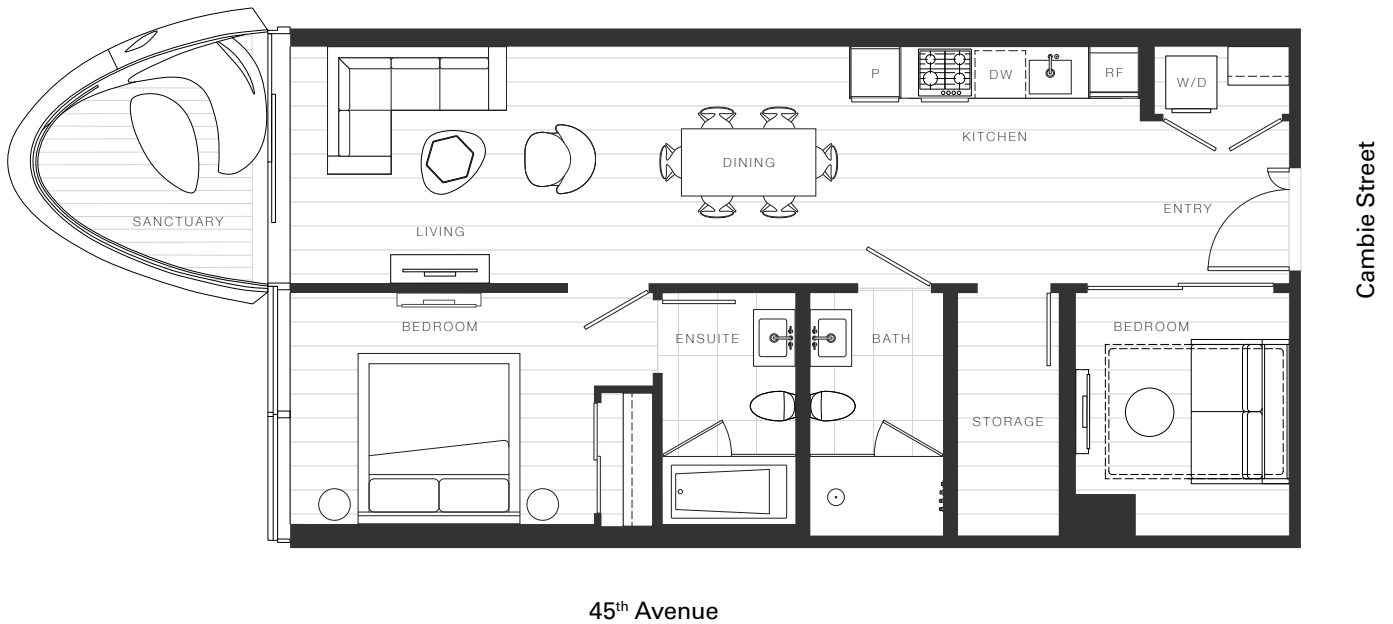

X Clémade

Home 612

—
2 Bedroom Junior

Total Living: 855 ft²

OAKRIDGE X CLÉMANDE

Dimensions, sizes, specifications, layouts and materials are approximate and provided for information purposes only and are not represented as being the actual final areas and dimensions. Prospective purchasers are advised that interior square footage is combined with balcony square footage and included in total advertised square footage of the homes. Exterior walls and glazing, balcony configurations, fascia, guard-rails, screens and façade panel locations are approximate and provided for information purposes only, and will vary in area, type, specifications, and extent depending on the home. The locations shown are not represented as being the final locations of these items. All of the foregoing (including without limitation the dimensions and layout) are subject to change in the developer's sole discretion, without compensation or notice. Please ask sales representative for details. E. & O.E.