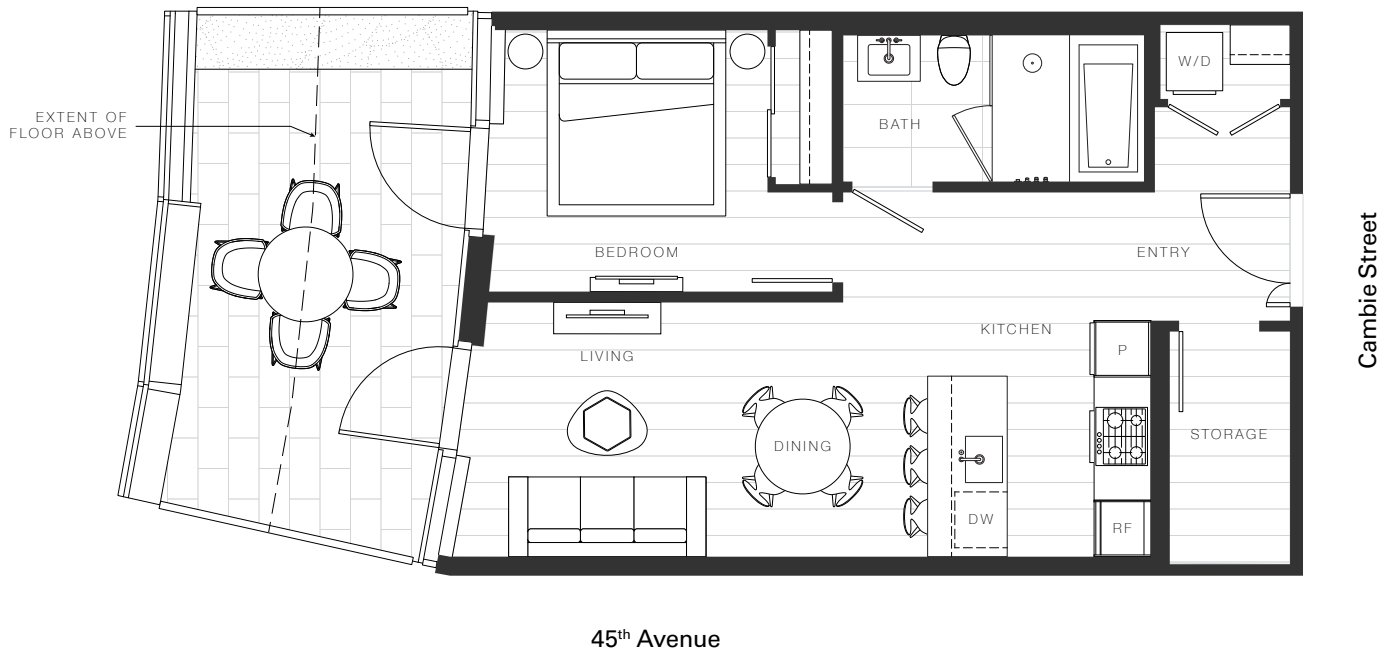

X Clémade

Home 606

—
1 Bedroom

Total Living: 780 ft²

OAKRIDGE X CLÉMANDE

Dimensions, sizes, specifications, layouts and materials are approximate and provided for information purposes only and are not represented as being the actual final areas and dimensions. Prospective purchasers are advised that interior square footage is combined with balcony square footage and included in total advertised square footage of the homes. Exterior walls and glazing, balcony configurations, fascia, guard-rails, screens and façade panel locations are approximate and provided for information purposes only, and will vary in area, type, specifications, and extent depending on the home. The locations shown are not represented as being the final locations of these items. All of the foregoing (including without limitation the dimensions and layout) are subject to change in the developer's sole discretion, without compensation or notice. Please ask sales representative for details. E. & O.E.