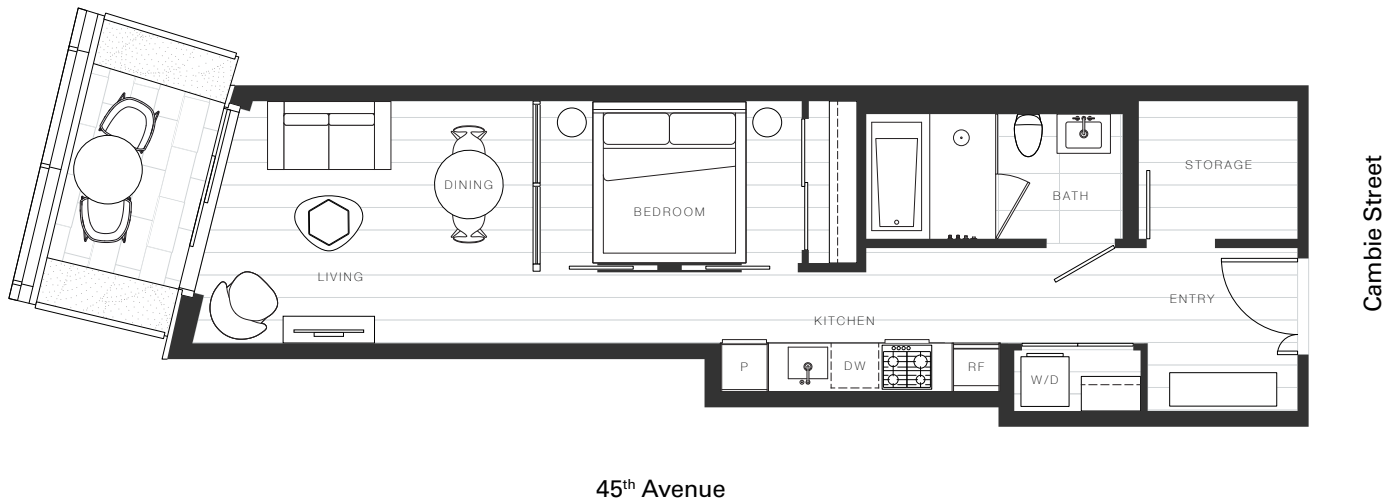

X Clémante

Home 601

—
1 Bedroom

Total Living: 652 ft²

OAKRIDGE X CLÉMANDE

Dimensions, sizes, specifications, layouts and materials are approximate and provided for information purposes only and are not represented as being the actual final areas and dimensions. Prospective purchasers are advised that interior square footage is combined with balcony square footage and included in total advertised square footage of the homes. Exterior walls and glazing, balcony configurations, fascia, guard-rails, screens and façade panel locations are approximate and provided for information purposes only, and will vary in area, type, specifications, and extent depending on the home. The locations shown are not represented as being the final locations of these items. All of the foregoing (including without limitation the dimensions and layout) are subject to change in the developer's sole discretion, without compensation or notice. Please ask sales representative for details. E. & O.E.