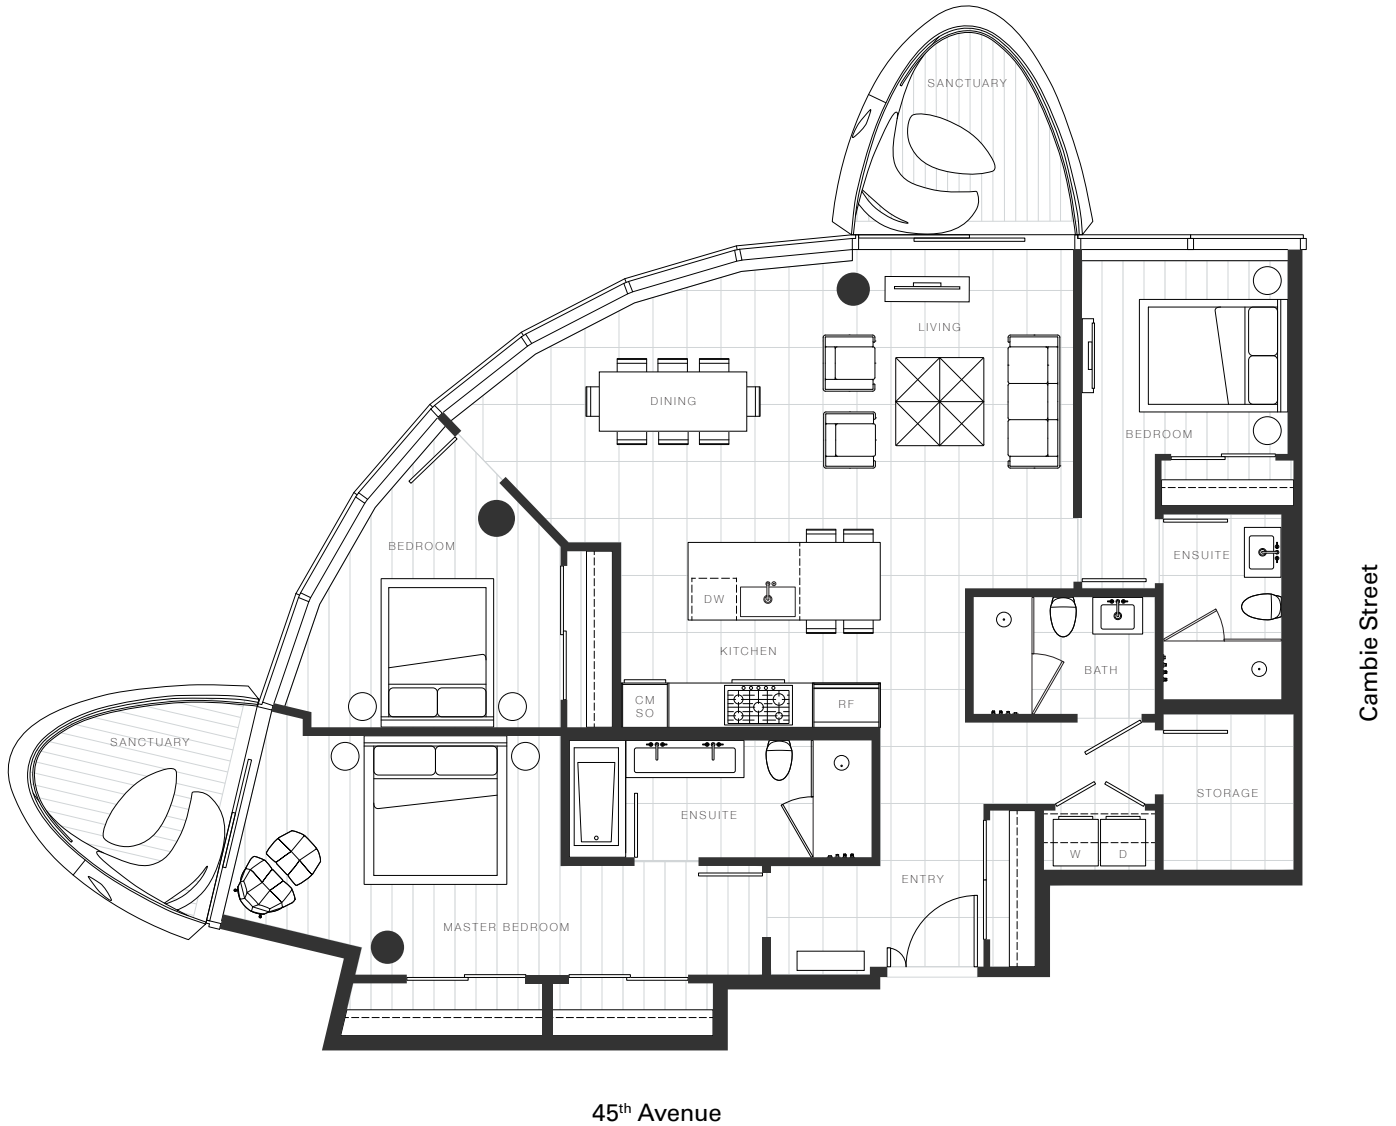

X Clémade

Penthouse 4

Total Living: 1,548 ft²

OAKRIDGE X CLÉMANDE

Dimensions, sizes, specifications, layouts and materials are approximate and provided for information purposes only and are not represented as being the actual final areas and dimensions. Prospective purchasers are advised that interior square footage is combined with balcony square footage and included in total advertised square footage of the homes. Exterior walls and glazing, balcony configurations, fascia, guard-rails, screens and façade panel locations are approximate and provided for information purposes only, and will vary in area, type, specifications, and extent depending on the home. The locations shown are not represented as being the final locations of these items. All of the foregoing (including without limitation the dimensions and layout) are subject to change in the developer's sole discretion, without compensation or notice. Please ask sales representative for details. E. & O.E.