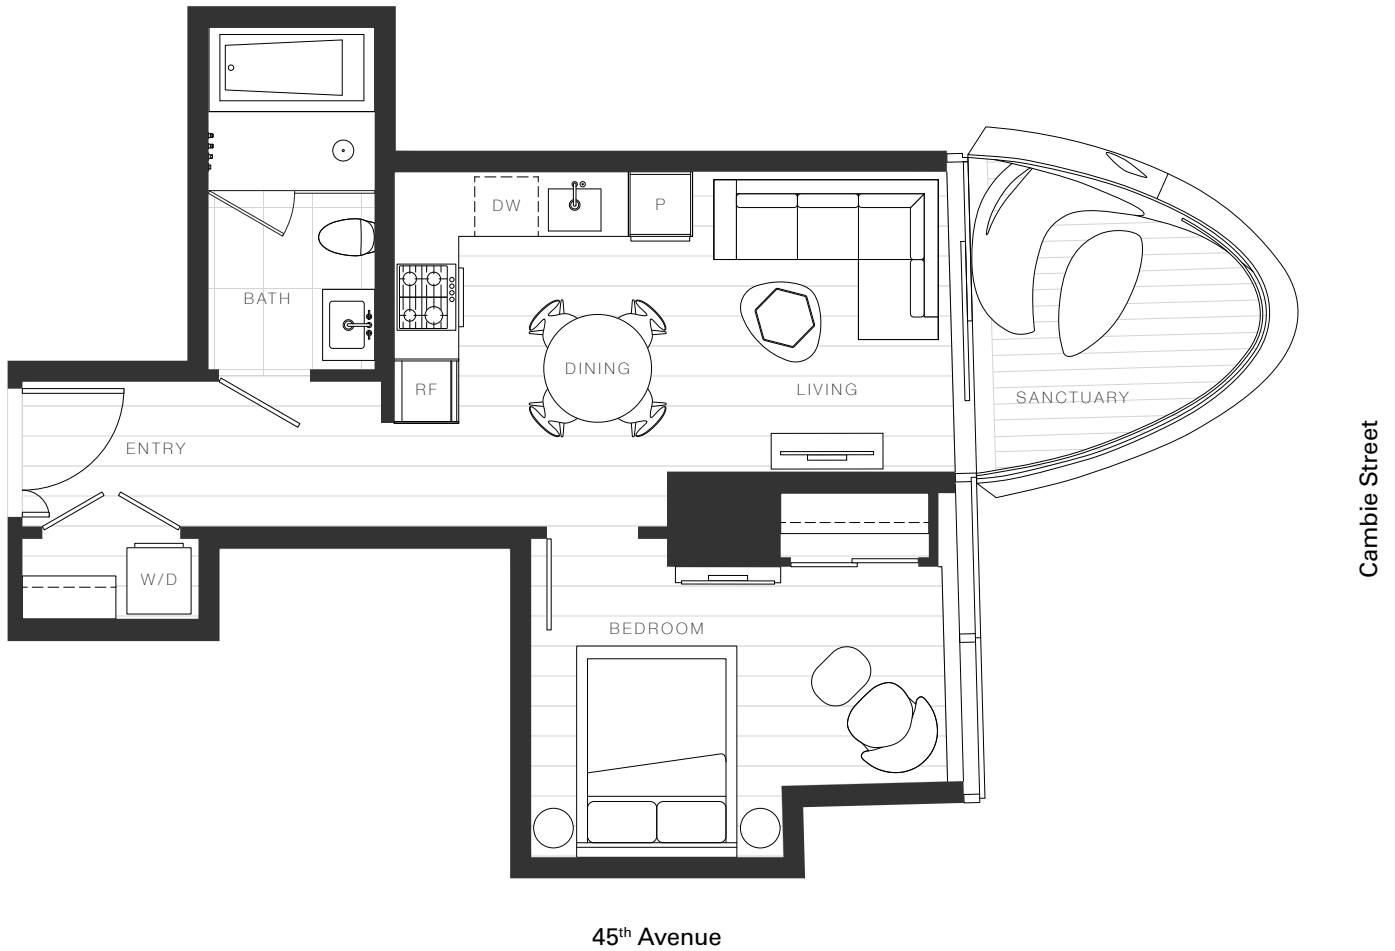

X Clémade

Home 1603

—
1 Bedroom

Total Living: 582 ft²

OAKRIDGE X CLÉMANDE

Dimensions, sizes, specifications, layouts and materials are approximate and provided for information purposes only and are not represented as being the actual final areas and dimensions. Prospective purchasers are advised that interior square footage is combined with balcony square footage and included in total advertised square footage of the homes. Exterior walls and glazing, balcony configurations, fascia, guard-rails, screens and façade panel locations are approximate and provided for information purposes only, and will vary in area, type, specifications, and extent depending on the home. The locations shown are not represented as being the final locations of these items. All of the foregoing (including without limitation the dimensions and layout) are subject to change in the developer's sole discretion, without compensation or notice. Please ask sales representative for details. E. & O.E.