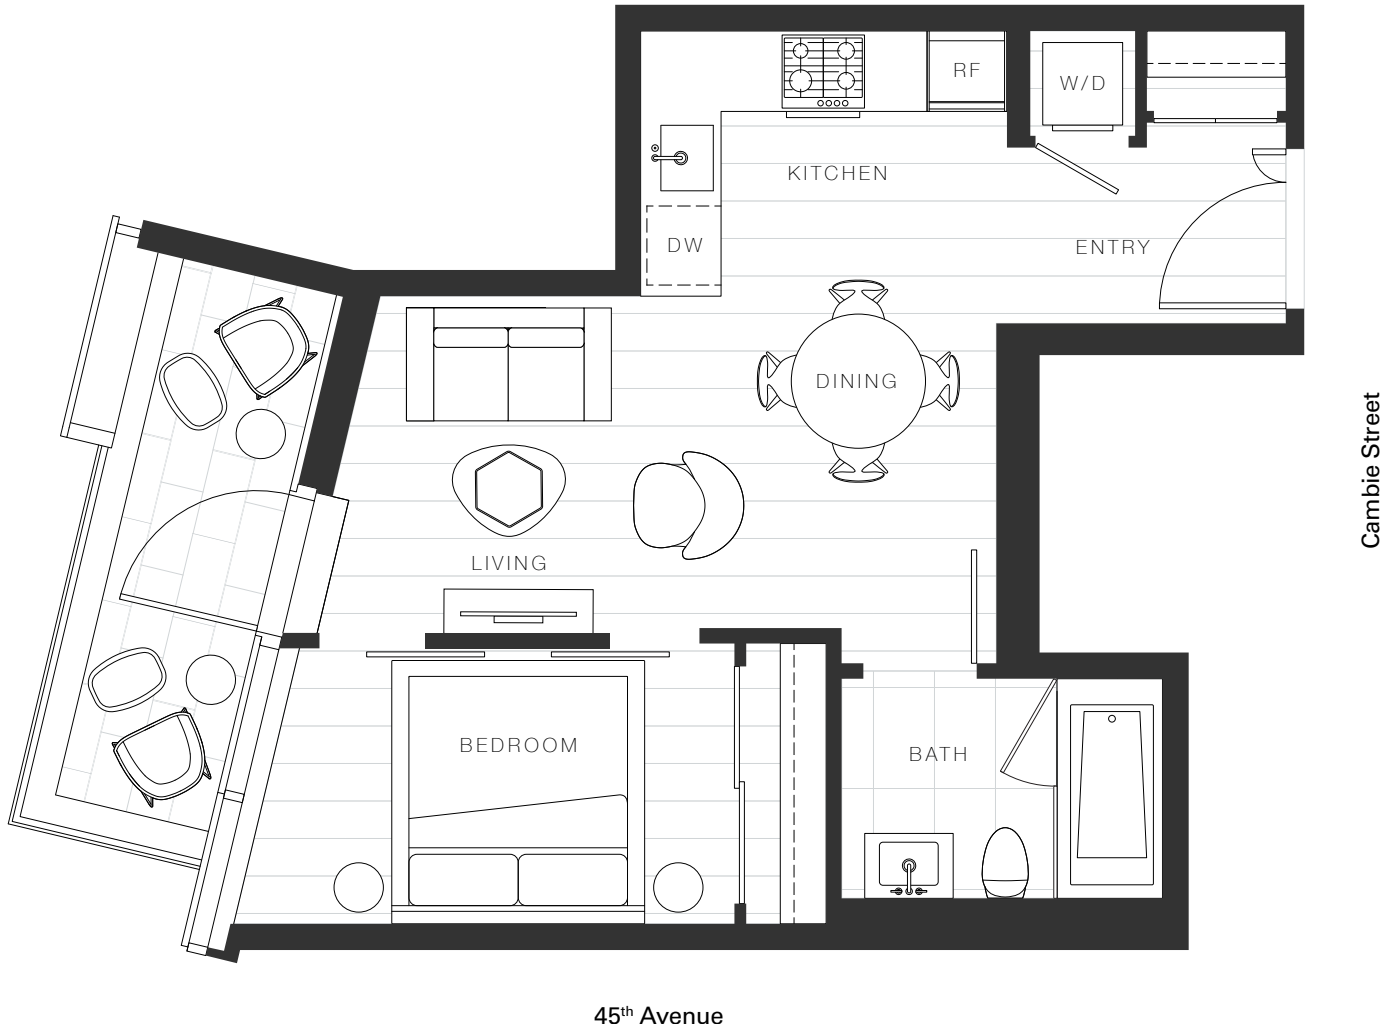

X Clémade

Home 1509

—  
1 Bedroom

Total Living: 531 ft<sup>2</sup>

**OAKRIDGE X CLÉMANDE**

Dimensions, sizes, specifications, layouts and materials are approximate and provided for information purposes only and are not represented as being the actual final areas and dimensions. Prospective purchasers are advised that interior square footage is combined with balcony square footage and included in total advertised square footage of the homes. Exterior walls and glazing, balcony configurations, fascia, guard-rails, screens and façade panel locations are approximate and provided for information purposes only, and will vary in area, type, specifications, and extent depending on the home. The locations shown are not represented as being the final locations of these items. All of the foregoing (including without limitation the dimensions and layout) are subject to change in the developer's sole discretion, without compensation or notice. Please ask sales representative for details. E. & O.E.