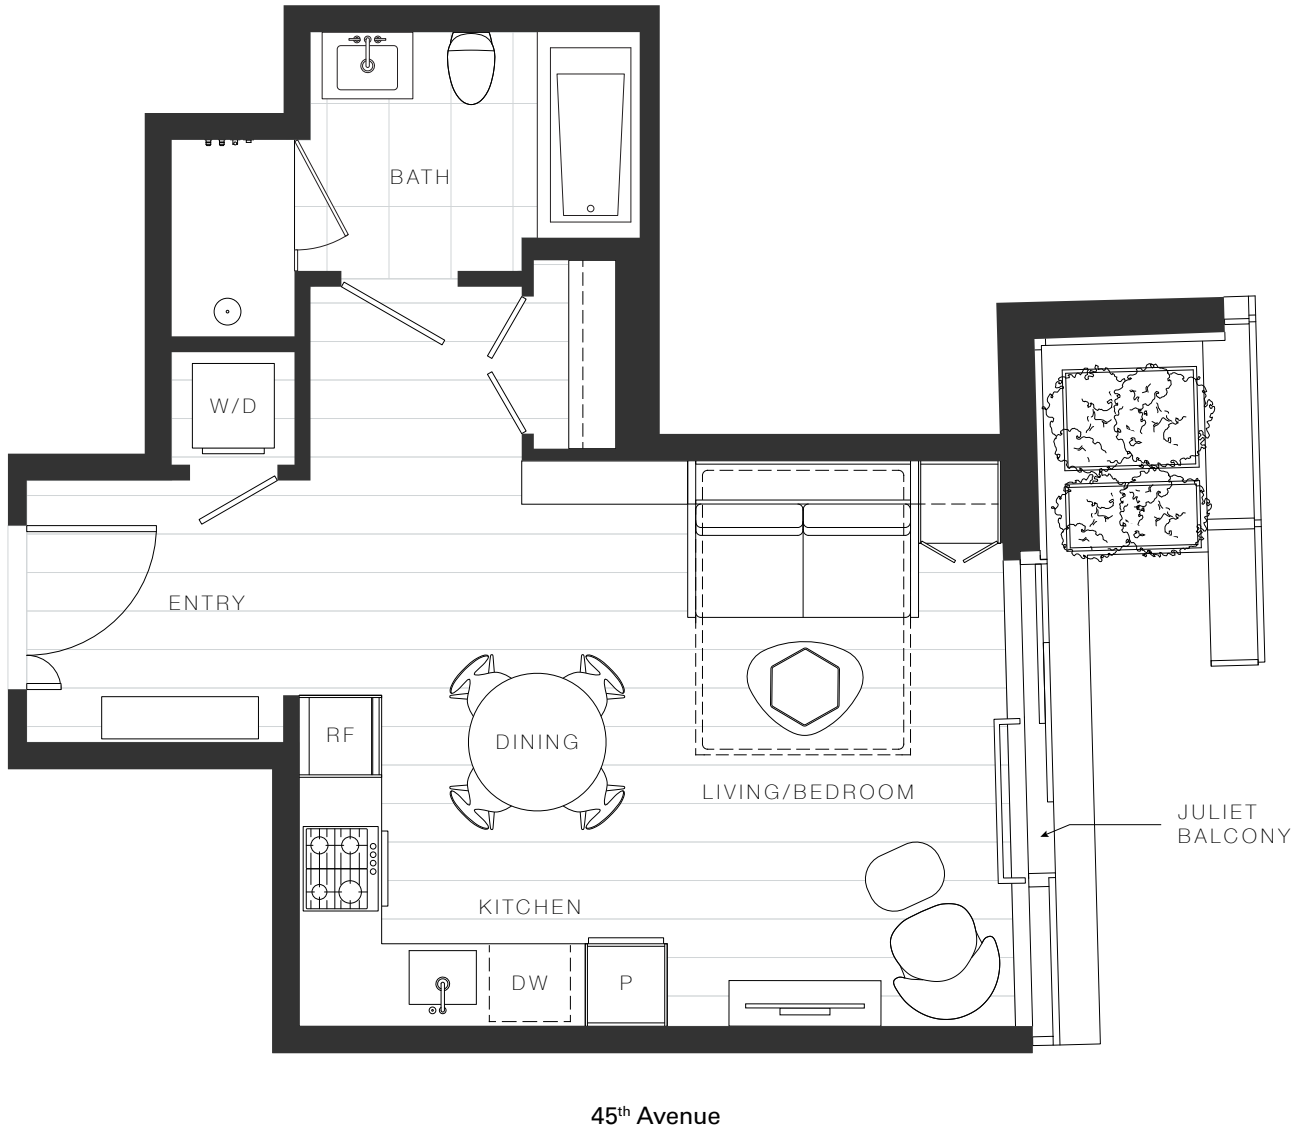

X Clémade

Studio 1504

—
Total Living: 457 ft²

OAKRIDGE X CLÉMANDE

Dimensions, sizes, specifications, layouts and materials are approximate and provided for information purposes only and are not represented as being the actual final areas and dimensions. Prospective purchasers are advised that interior square footage is combined with balcony square footage and included in total advertised square footage of the homes. Exterior walls and glazing, balcony configurations, fascia, guard-rails, screens and façade panel locations are approximate and provided for information purposes only, and will vary in area, type, specifications, and extent depending on the home. The locations shown are not represented as being the final locations of these items. All of the foregoing (including without limitation the dimensions and layout) are subject to change in the developer's sole discretion, without compensation or notice. Please ask sales representative for details. E. & O.E.