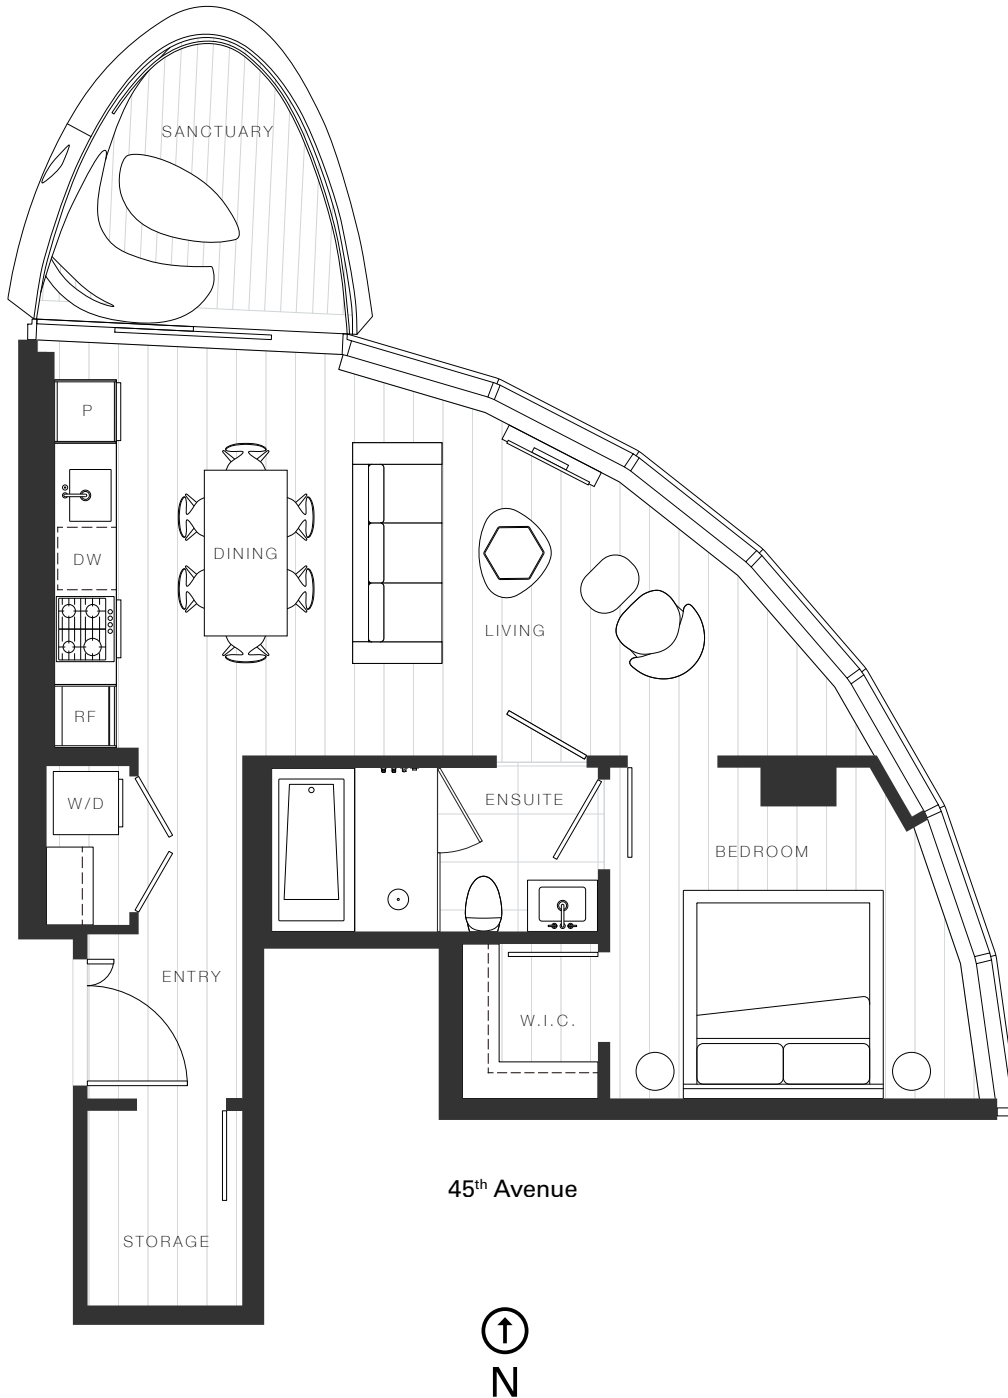

X Clémade

Home 1502

—  
1 Bedroom

Total Living: 704 ft<sup>2</sup>

## OAKRIDGE X CLÉMANDE

Dimensions, sizes, specifications, layouts and materials are approximate and provided for information purposes only and are not represented as being the actual final areas and dimensions. Prospective purchasers are advised that interior square footage is combined with balcony square footage and included in total advertised square footage of the homes. Exterior walls and glazing, balcony configurations, fascia, guard-rails, screens and façade panel locations are approximate and provided for information purposes only, and will vary in area, type, specifications, and extent depending on the home. The locations shown are not represented as being the final locations of these items. All of the foregoing (including without limitation the dimensions and layout) are subject to change in the developer's sole discretion, without compensation or notice. Please ask sales representative for details. E. & O.E.