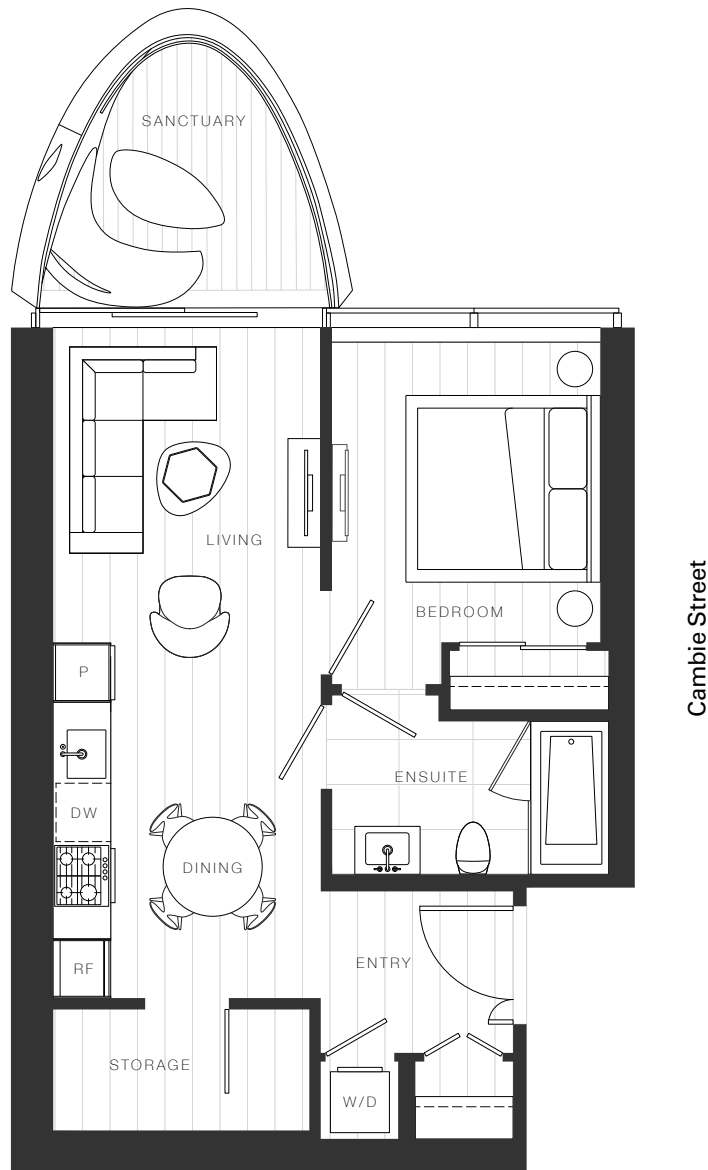

X Clémade

Home 1501

—
1 Bedroom

Total Living: 616 ft²

45th Avenue

OAKRIDGE X CLÉMANDE

Dimensions, sizes, specifications, layouts and materials are approximate and provided for information purposes only and are not represented as being the actual final areas and dimensions. Prospective purchasers are advised that interior square footage is combined with balcony square footage and included in total advertised square footage of the homes. Exterior walls and glazing, balcony configurations, fascia, guard-rails, screens and façade panel locations are approximate and provided for information purposes only, and will vary in area, type, specifications, and extent depending on the home. The locations shown are not represented as being the final locations of these items. All of the foregoing (including without limitation the dimensions and layout) are subject to change in the developer's sole discretion, without compensation or notice. Please ask sales representative for details. E. & O.E.