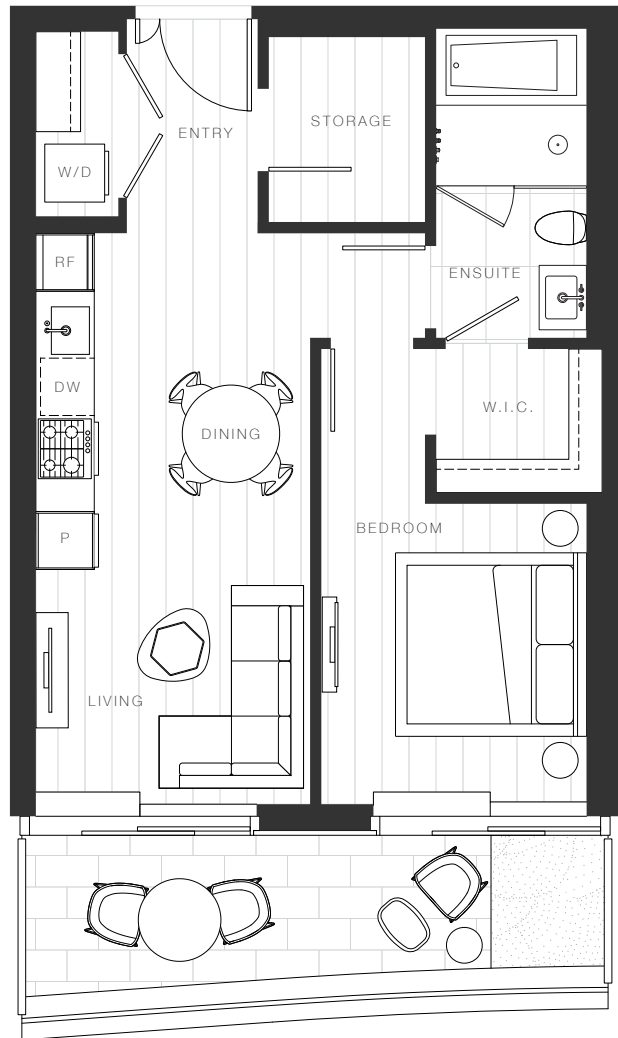

X Clémade

Home 1407

—
1 Bedroom

Total Living: 682 ft²

45th Avenue

OAKRIDGE X CLÉMANDE

Dimensions, sizes, specifications, layouts and materials are approximate and provided for information purposes only and are not represented as being the actual final areas and dimensions. Prospective purchasers are advised that interior square footage is combined with balcony square footage and included in total advertised square footage of the homes. Exterior walls and glazing, balcony configurations, fascia, guard-rails, screens and façade panel locations are approximate and provided for information purposes only, and will vary in area, type, specifications, and extent depending on the home. The locations shown are not represented as being the final locations of these items. All of the foregoing (including without limitation the dimensions and layout) are subject to change in the developer's sole discretion, without compensation or notice. Please ask sales representative for details. E. & O.E.