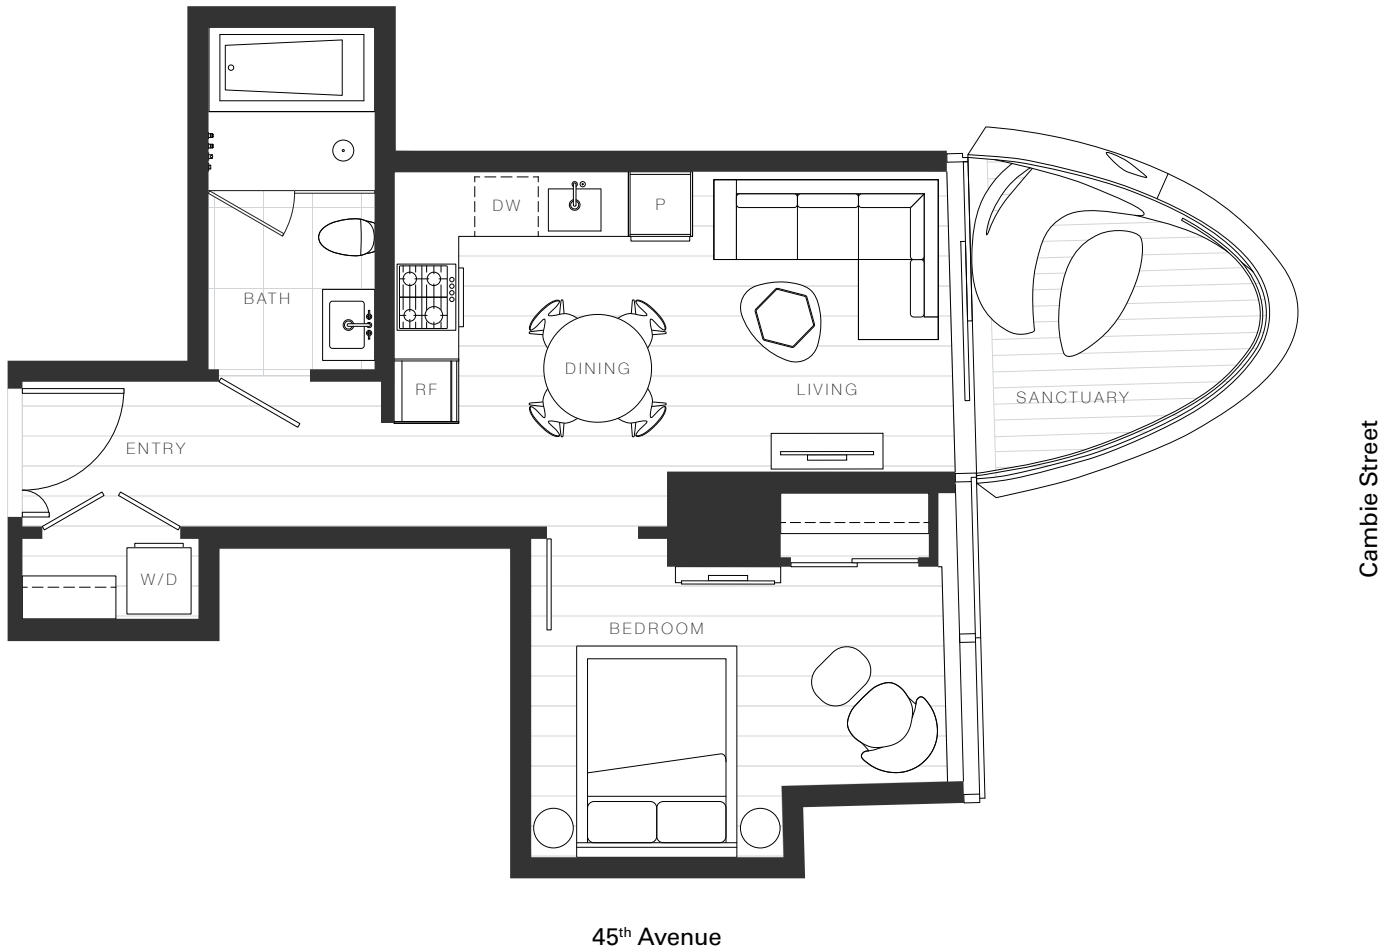

X Clémade

Home 1403

—  
1 Bedroom

Total Living: 582 ft<sup>2</sup>

**OAKRIDGE X CLÉMANDE**

Dimensions, sizes, specifications, layouts and materials are approximate and provided for information purposes only and are not represented as being the actual final areas and dimensions. Prospective purchasers are advised that interior square footage is combined with balcony square footage and included in total advertised square footage of the homes. Exterior walls and glazing, balcony configurations, fascia, guard-rails, screens and façade panel locations are approximate and provided for information purposes only, and will vary in area, type, specifications, and extent depending on the home. The locations shown are not represented as being the final locations of these items. All of the foregoing (including without limitation the dimensions and layout) are subject to change in the developer's sole discretion, without compensation or notice. Please ask sales representative for details. E. & O.E.