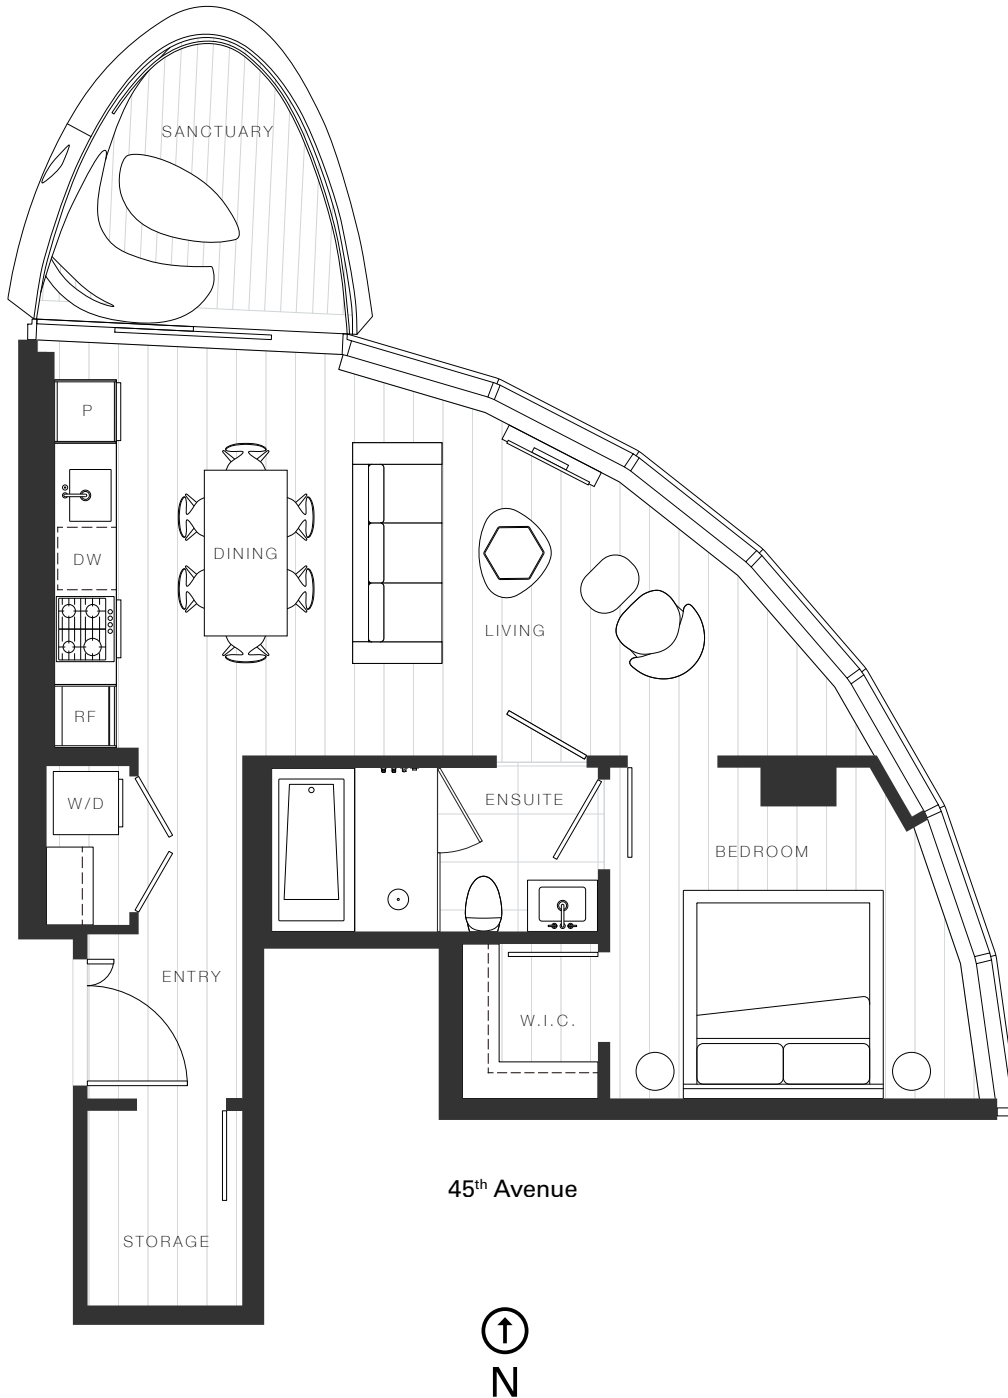

X Clémade

Home 1402

—  
1 Bedroom

Total Living: 704 ft<sup>2</sup>

**OAKRIDGE X CLÉMANDE**

Dimensions, sizes, specifications, layouts and materials are approximate and provided for information purposes only and are not represented as being the actual final areas and dimensions. Prospective purchasers are advised that interior square footage is combined with balcony square footage and included in total advertised square footage of the homes. Exterior walls and glazing, balcony configurations, fascia, guard-rails, screens and façade panel locations are approximate and provided for information purposes only, and will vary in area, type, specifications, and extent depending on the home. The locations shown are not represented as being the final locations of these items. All of the foregoing (including without limitation the dimensions and layout) are subject to change in the developer's sole discretion, without compensation or notice. Please ask sales representative for details. E. & O.E.