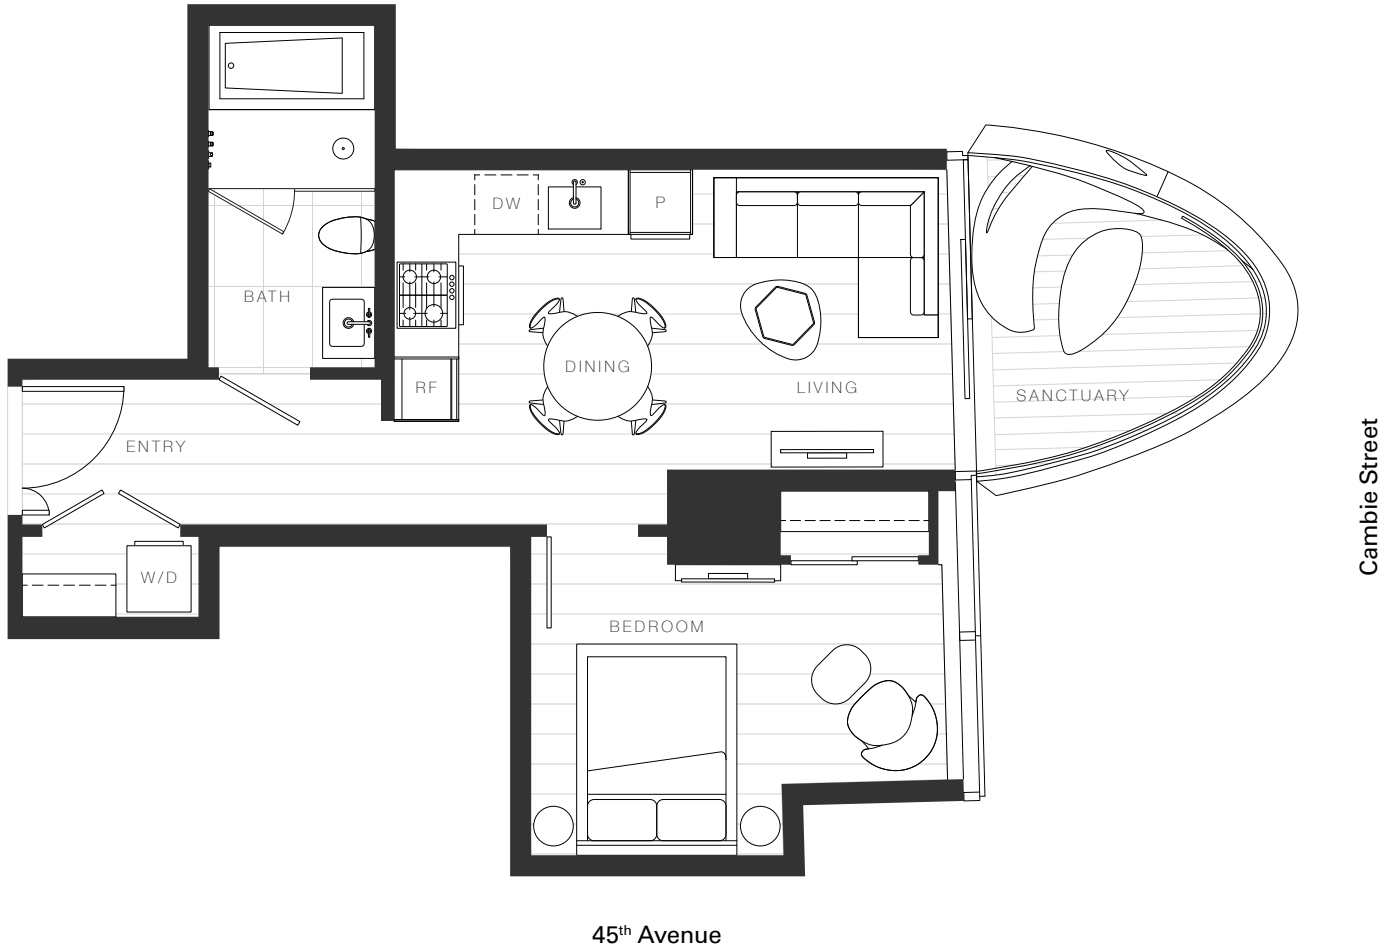

X Clémade

Home 1303

—
1 Bedroom

Total Living: 582 ft²

OAKRIDGE X CLÉMANDE

Dimensions, sizes, specifications, layouts and materials are approximate and provided for information purposes only and are not represented as being the actual final areas and dimensions. Prospective purchasers are advised that interior square footage is combined with balcony square footage and included in total advertised square footage of the homes. Exterior walls and glazing, balcony configurations, fascia, guard-rails, screens and façade panel locations are approximate and provided for information purposes only, and will vary in area, type, specifications, and extent depending on the home. The locations shown are not represented as being the final locations of these items. All of the foregoing (including without limitation the dimensions and layout) are subject to change in the developer's sole discretion, without compensation or notice. Please ask sales representative for details. E. & O.E.