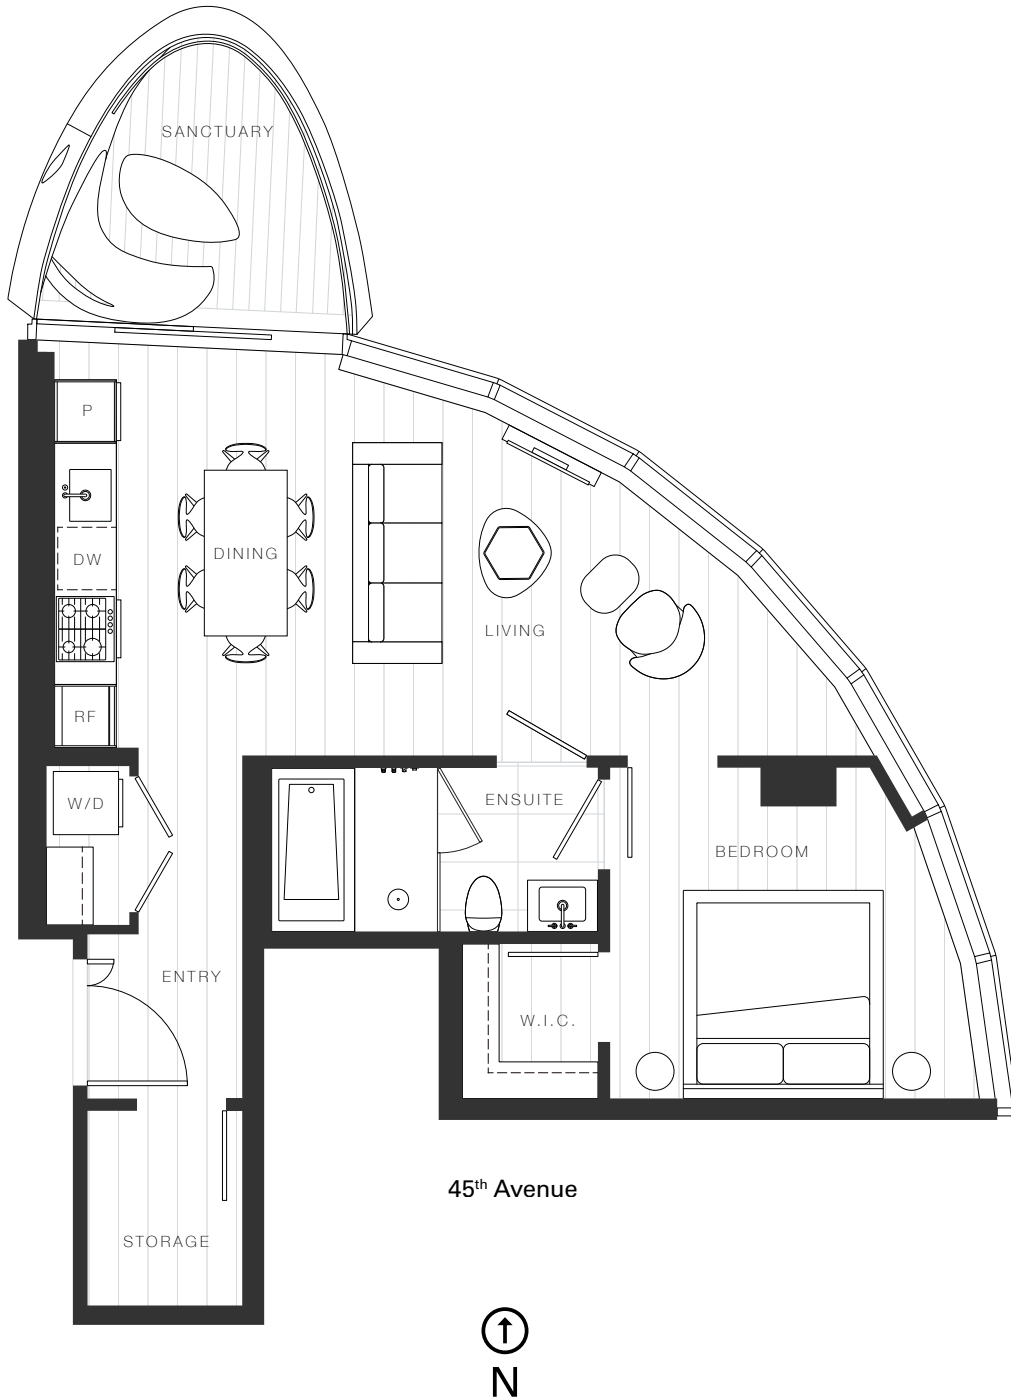

X Clémade

Home 1302

—  
1 Bedroom

Total Living: 704 ft<sup>2</sup>

## OAKRIDGE X CLÉMANDE

Dimensions, sizes, specifications, layouts and materials are approximate and provided for information purposes only and are not represented as being the actual final areas and dimensions. Prospective purchasers are advised that interior square footage is combined with balcony square footage and included in total advertised square footage of the homes. Exterior walls and glazing, balcony configurations, fascia, guard-rails, screens and façade panel locations are approximate and provided for information purposes only, and will vary in area, type, specifications, and extent depending on the home. The locations shown are not represented as being the final locations of these items. All of the foregoing (including without limitation the dimensions and layout) are subject to change in the developer's sole discretion, without compensation or notice. Please ask sales representative for details. E. & O.E.