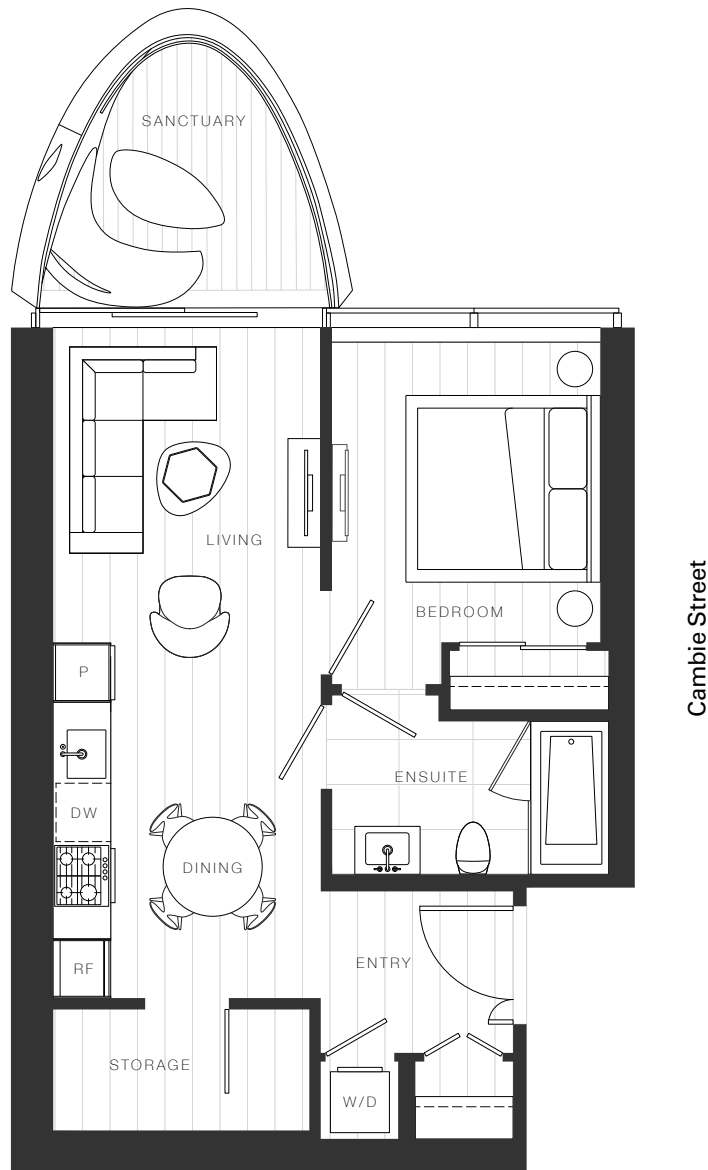

X Clémade

Home 1301

—
1 Bedroom

Total Living: 616 ft²

45th Avenue

OAKRIDGE X CLÉMANDE

Dimensions, sizes, specifications, layouts and materials are approximate and provided for information purposes only and are not represented as being the actual final areas and dimensions. Prospective purchasers are advised that interior square footage is combined with balcony square footage and included in total advertised square footage of the homes. Exterior walls and glazing, balcony configurations, fascia, guard-rails, screens and façade panel locations are approximate and provided for information purposes only, and will vary in area, type, specifications, and extent depending on the home. The locations shown are not represented as being the final locations of these items. All of the foregoing (including without limitation the dimensions and layout) are subject to change in the developer's sole discretion, without compensation or notice. Please ask sales representative for details. E. & O.E.