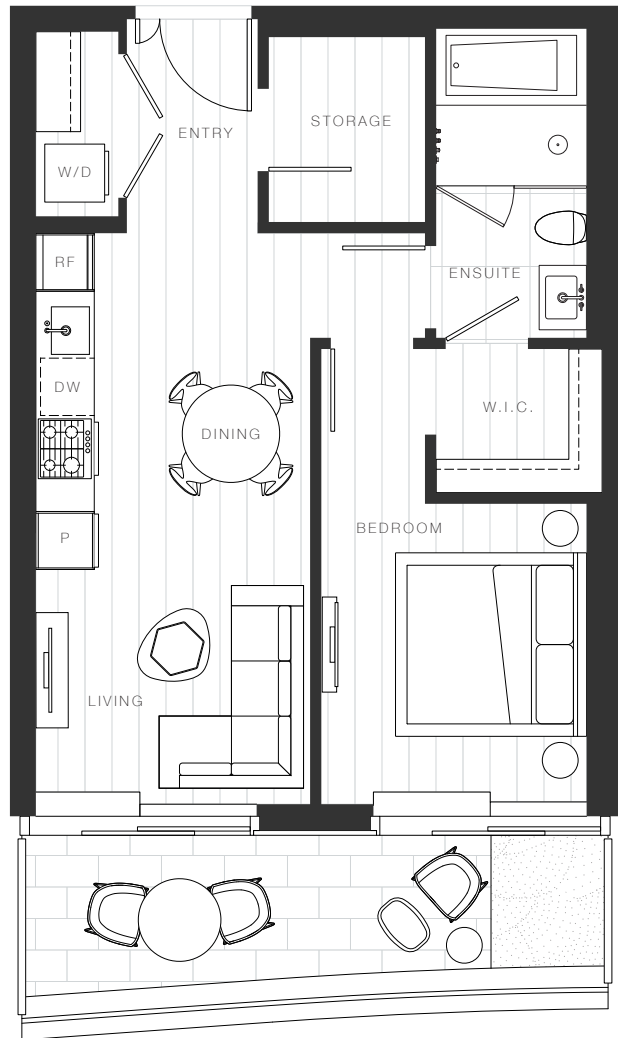

X Clémade

Home 1207

—  
1 Bedroom

Total Living: 682 ft<sup>2</sup>

45<sup>th</sup> Avenue

**OAKRIDGE X CLÉMANDE**

Dimensions, sizes, specifications, layouts and materials are approximate and provided for information purposes only and are not represented as being the actual final areas and dimensions. Prospective purchasers are advised that interior square footage is combined with balcony square footage and included in total advertised square footage of the homes. Exterior walls and glazing, balcony configurations, fascia, guard-rails, screens and façade panel locations are approximate and provided for information purposes only, and will vary in area, type, specifications, and extent depending on the home. The locations shown are not represented as being the final locations of these items. All of the foregoing (including without limitation the dimensions and layout) are subject to change in the developer's sole discretion, without compensation or notice. Please ask sales representative for details. E. & O.E.