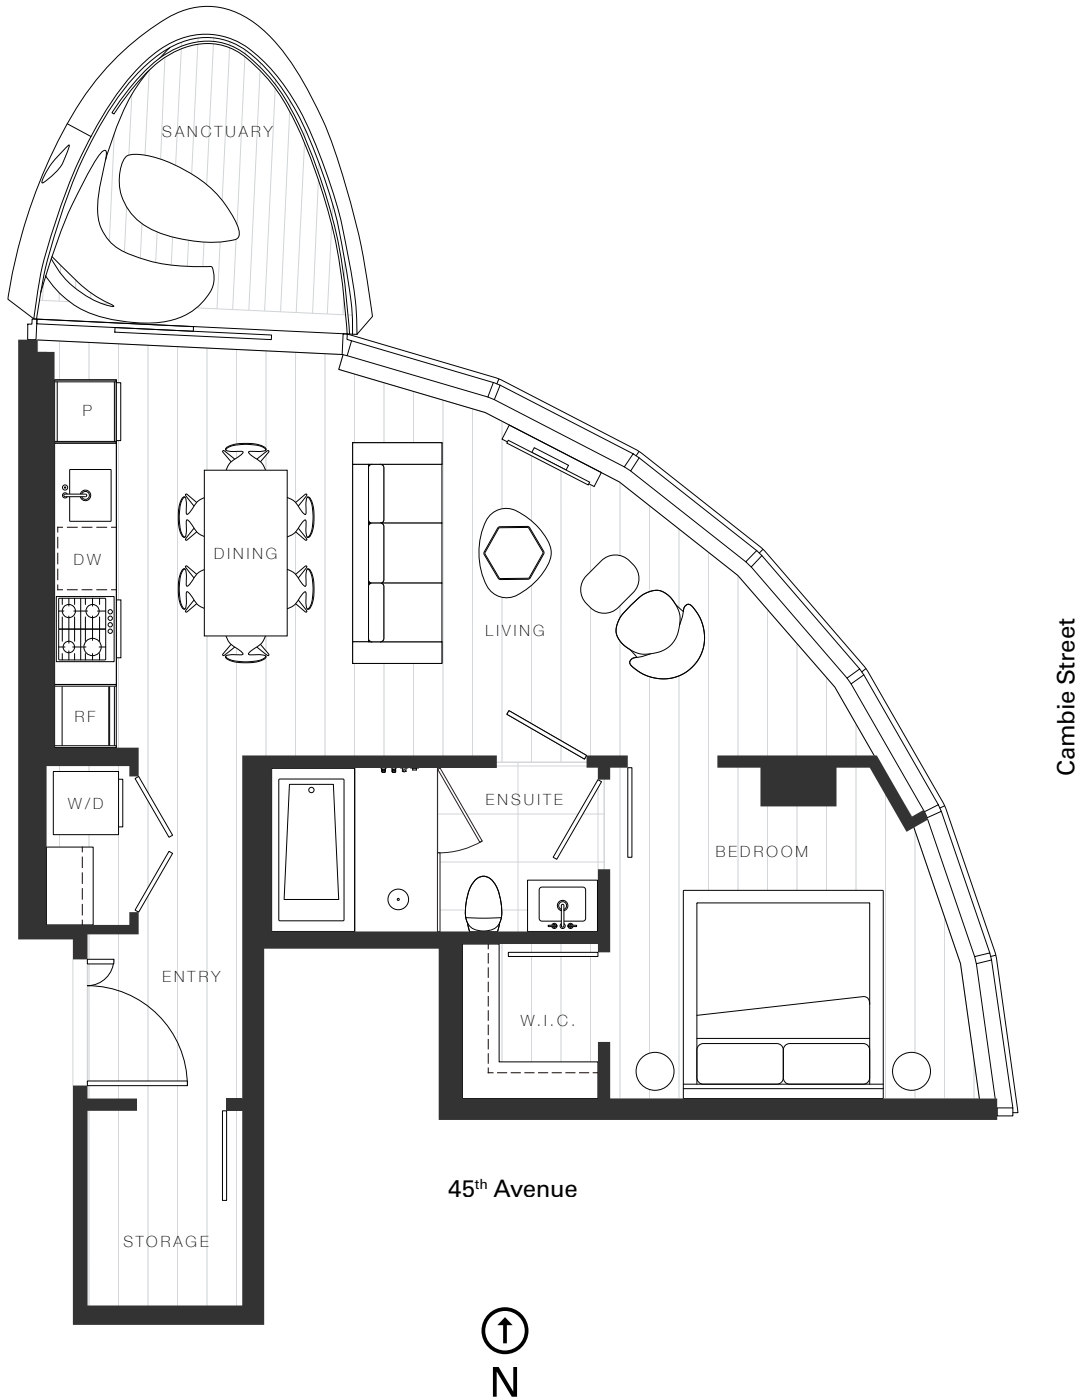

X Clémade

Home 1202

—  
1 Bedroom

Total Living: 704 ft<sup>2</sup>

**OAKRIDGE X CLÉMANDE**

Dimensions, sizes, specifications, layouts and materials are approximate and provided for information purposes only and are not represented as being the actual final areas and dimensions. Prospective purchasers are advised that interior square footage is combined with balcony square footage and included in total advertised square footage of the homes. Exterior walls and glazing, balcony configurations, fascia, guard-rails, screens and façade panel locations are approximate and provided for information purposes only, and will vary in area, type, specifications, and extent depending on the home. The locations shown are not represented as being the final locations of these items. All of the foregoing (including without limitation the dimensions and layout) are subject to change in the developer's sole discretion, without compensation or notice. Please ask sales representative for details. E. & O.E.