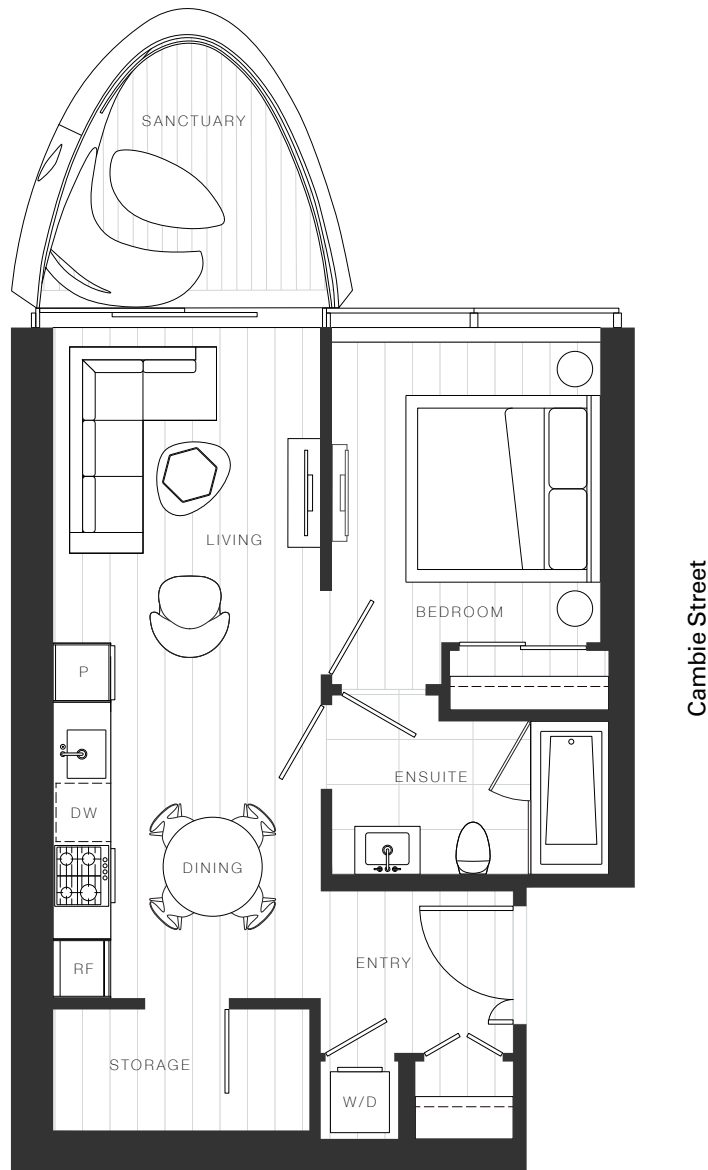

X Clémade

Home 1201

—
1 Bedroom

Total Living: 616 ft²

45th Avenue

OAKRIDGE X CLÉMANDE

Dimensions, sizes, specifications, layouts and materials are approximate and provided for information purposes only and are not represented as being the actual final areas and dimensions. Prospective purchasers are advised that interior square footage is combined with balcony square footage and included in total advertised square footage of the homes. Exterior walls and glazing, balcony configurations, fascia, guard-rails, screens and façade panel locations are approximate and provided for information purposes only, and will vary in area, type, specifications, and extent depending on the home. The locations shown are not represented as being the final locations of these items. All of the foregoing (including without limitation the dimensions and layout) are subject to change in the developer's sole discretion, without compensation or notice. Please ask sales representative for details. E. & O.E.