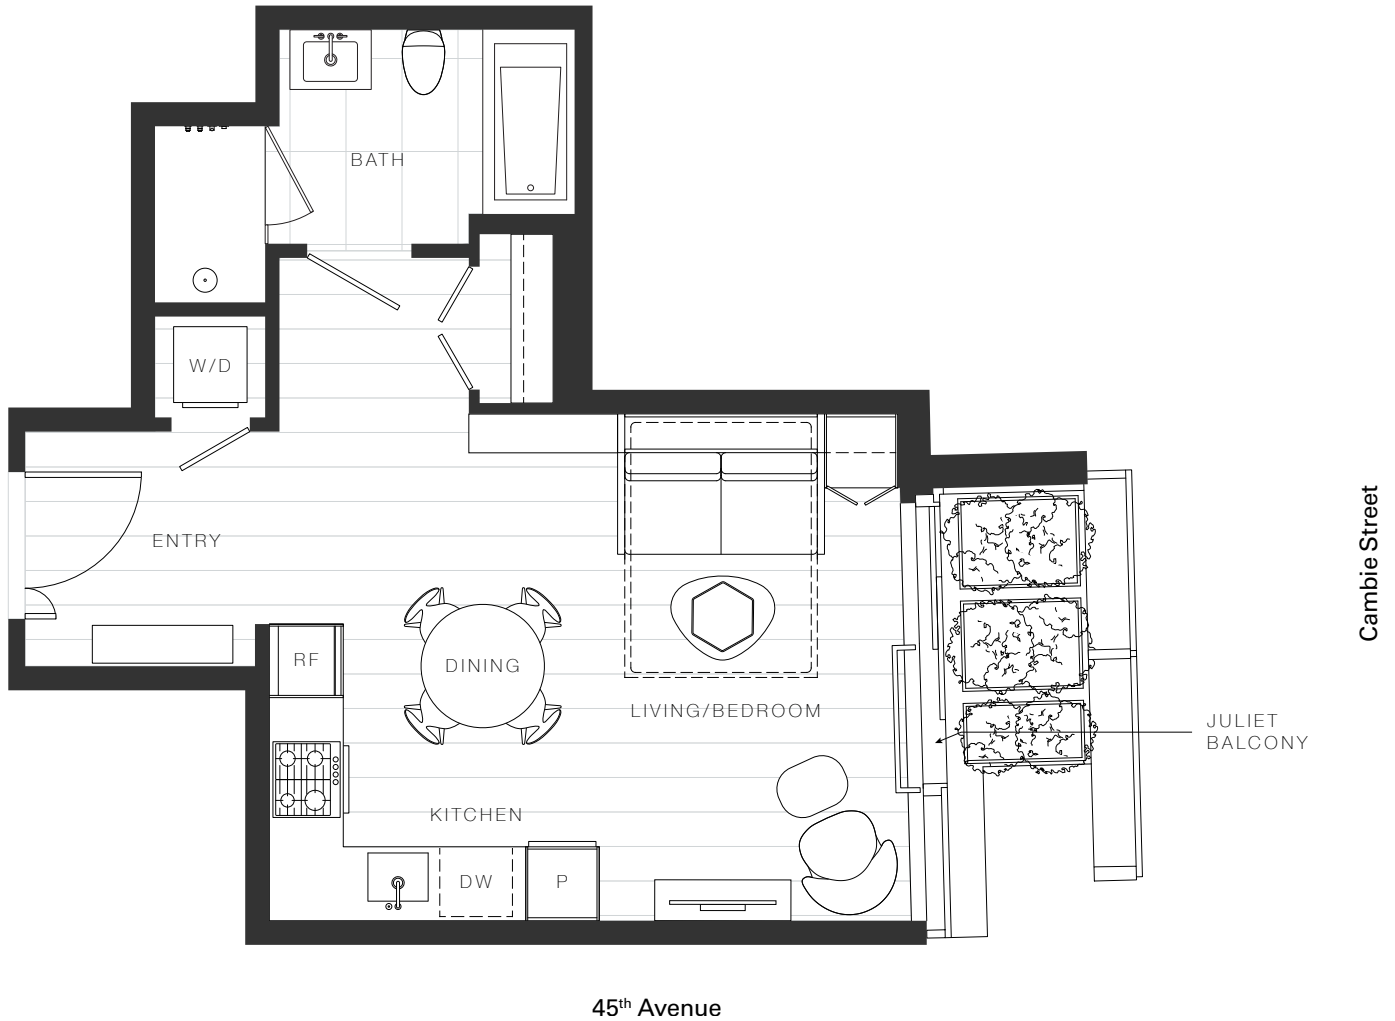

X Clémade

Studio 1104

Total Living: 456 ft<sup>2</sup>

# OAKRIDGE X CLÉMANDE

Dimensions, sizes, specifications, layouts and materials are approximate and provided for information purposes only and are not represented as being the actual final areas and dimensions. Prospective purchasers are advised that interior square footage is combined with balcony square footage and included in total advertised square footage of the homes. Exterior walls and glazing, balcony configurations, fascia, guard-rails, screens and façade panel locations are approximate and provided for information purposes only, and will vary in area, type, specifications, and extent depending on the home. The locations shown are not represented as being the final locations of these items. All of the foregoing (including without limitation the dimensions and layout) are subject to change in the developer's sole discretion, without compensation or notice. Please ask sales representative for details. E. & O.E.