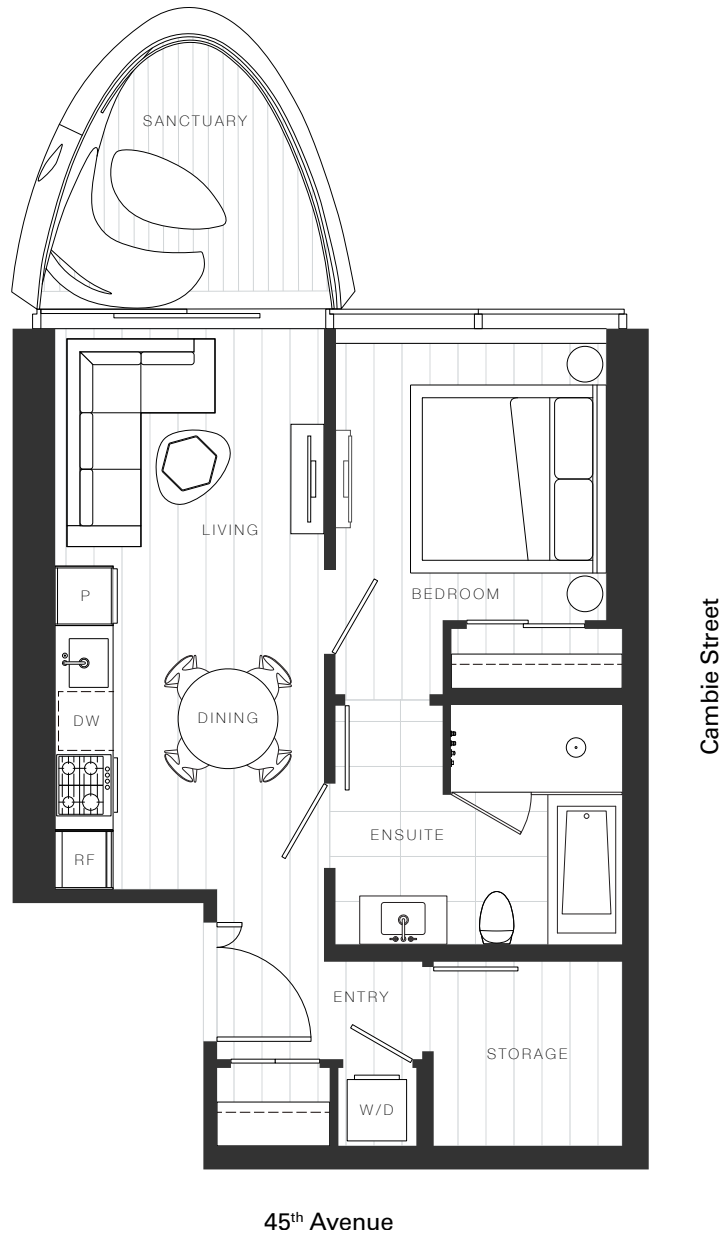

X Clémade

Home 1011

—
1 Bedroom

Total Living: 602 ft²

45th Avenue

OAKRIDGE X CLÉMANDE

Dimensions, sizes, specifications, layouts and materials are approximate and provided for information purposes only and are not represented as being the actual final areas and dimensions. Prospective purchasers are advised that interior square footage is combined with balcony square footage and included in total advertised square footage of the homes. Exterior walls and glazing, balcony configurations, fascia, guard-rails, screens and façade panel locations are approximate and provided for information purposes only, and will vary in area, type, specifications, and extent depending on the home. The locations shown are not represented as being the final locations of these items. All of the foregoing (including without limitation the dimensions and layout) are subject to change in the developer's sole discretion, without compensation or notice. Please ask sales representative for details. E. & O.E.