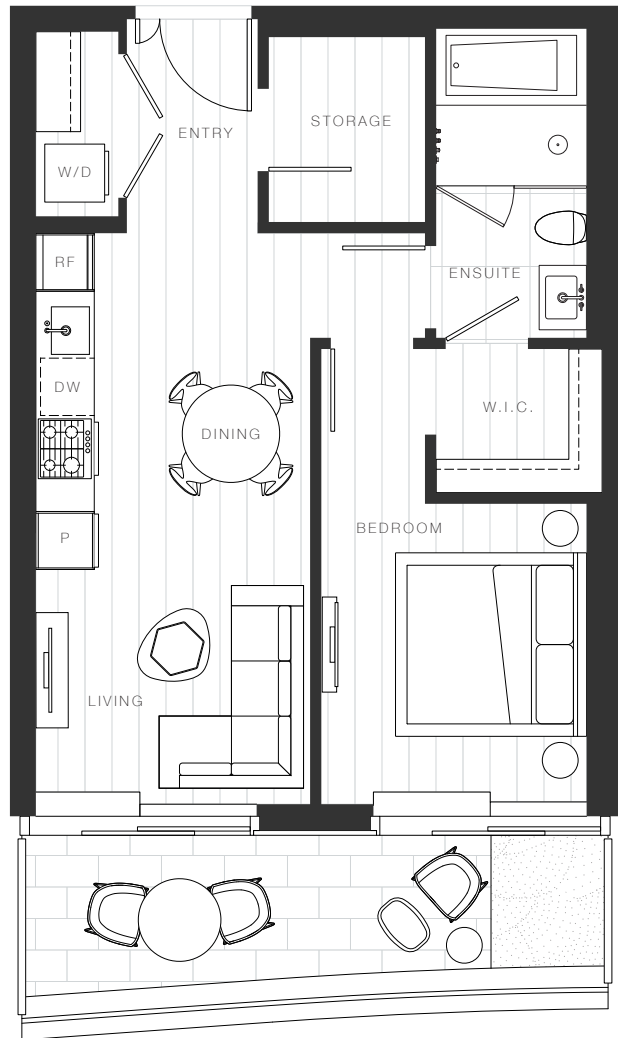

X Clémade

Home 1007

—
1 Bedroom

Total Living: 682 ft²

Cambie Street

45th Avenue

OAKRIDGE X CLÉMANDE

Dimensions, sizes, specifications, layouts and materials are approximate and provided for information purposes only and are not represented as being the actual final areas and dimensions. Prospective purchasers are advised that interior square footage is combined with balcony square footage and included in total advertised square footage of the homes. Exterior walls and glazing, balcony configurations, fascia, guard-rails, screens and façade panel locations are approximate and provided for information purposes only, and will vary in area, type, specifications, and extent depending on the home. The locations shown are not represented as being the final locations of these items. All of the foregoing (including without limitation the dimensions and layout) are subject to change in the developer's sole discretion, without compensation or notice. Please ask sales representative for details. E. & O.E.