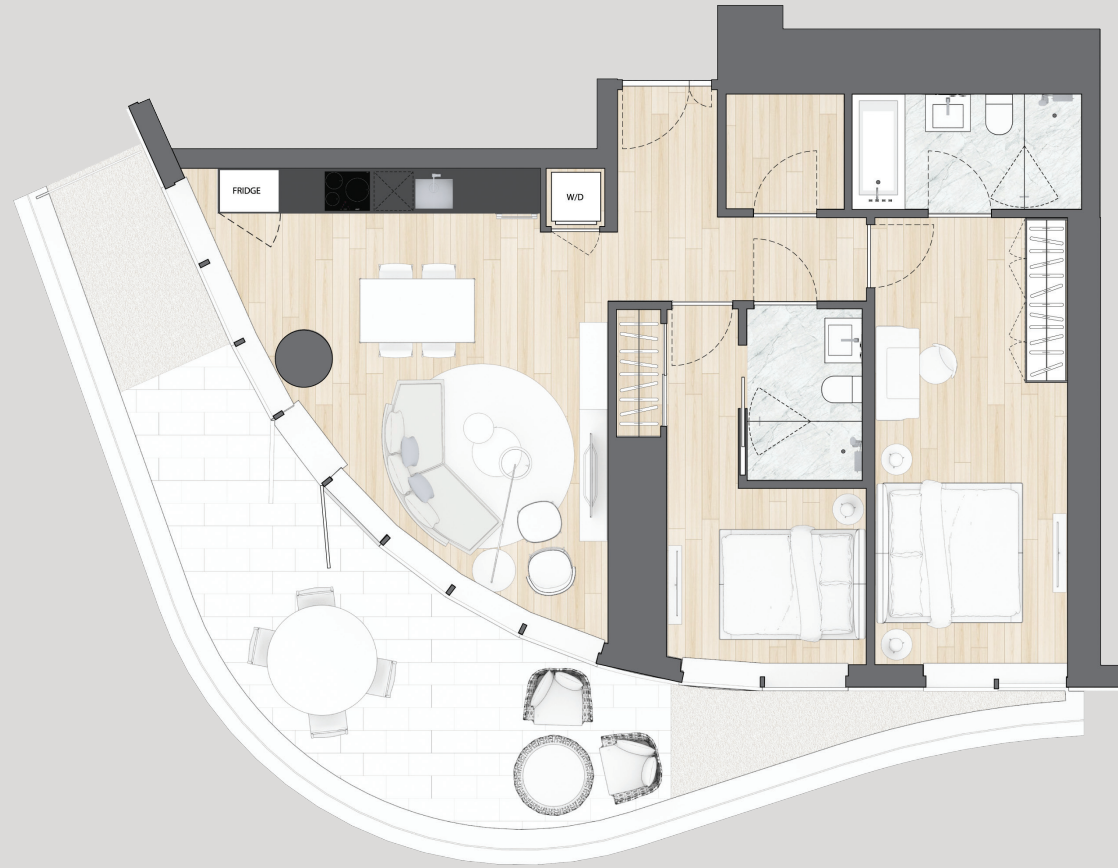

### Casa 905

Two Bedrooms  
1322 Total Square Feet  
Floors 8 — 17

Dimensions, sizes, specifications, layouts and materials are approximate only and subject to change without notice. Interior square footage is combined with balcony square footage and included in total advertised square footage of the homes. Exterior walls and glazing, balcony configurations, fascia, guard-rails, screens and facade panel locations are approximate and vary in area and extent depending on the home. Please ask sales representative for details. E. & O. E.