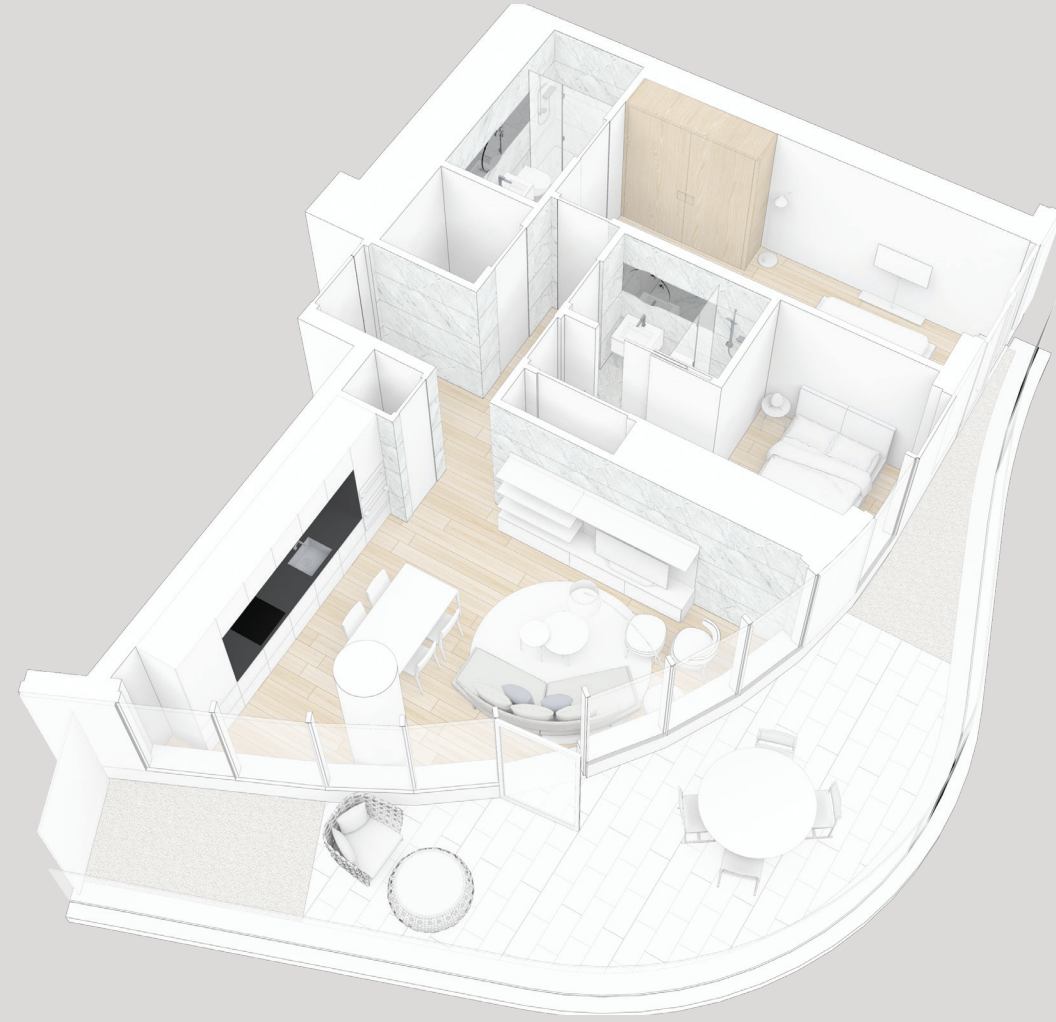

### Casa 905

Two Bedrooms  
1322 Total Square Feet  
Floors 8 — 17

Dimensions, sizes, specifications, layouts and materials are approximate only and subject to change without notice. Interior square footage is combined with balcony square footage and included in total advertised square footage of the homes. Exterior walls and glazing, balcony configurations, fascia, guard-rails, screens and facade panel locations are approximate and vary in area and extent depending on the home. Please ask sales representative for details. E. & O. E.