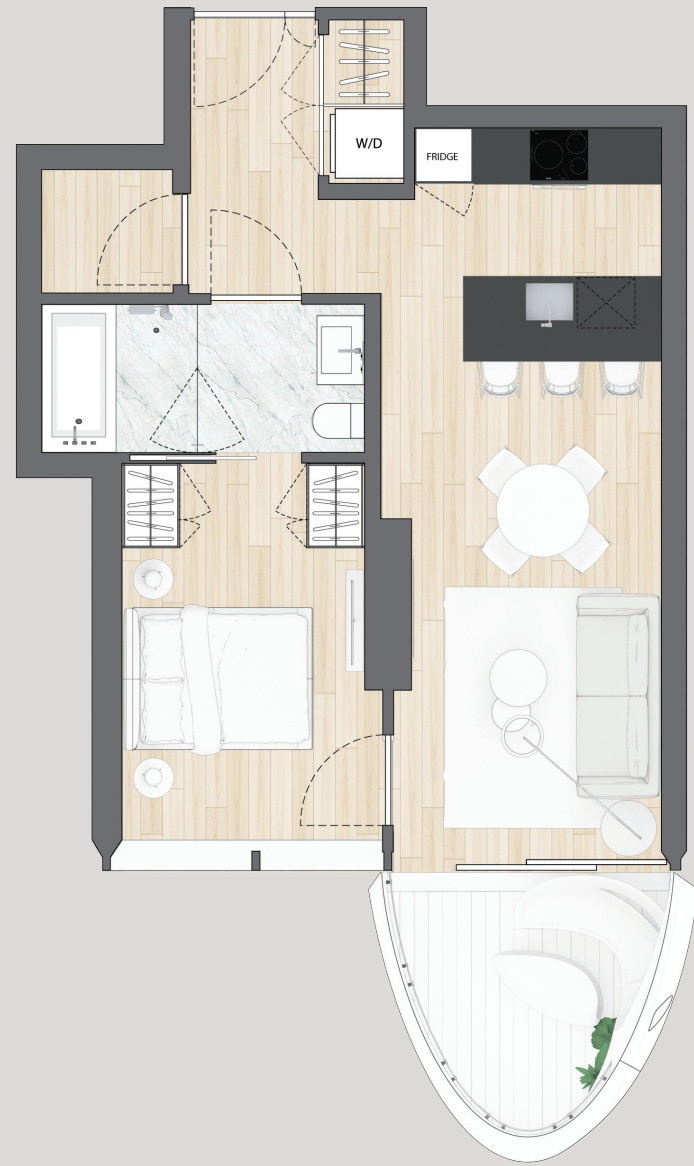

Casa 903

One Bedroom + Sanctuary
663 Total Square Feet
Floor 8 — 31

Dimensions, sizes, specifications, layouts and materials are approximate only and subject to change without notice. Interior square footage is combined with balcony square footage and included in total advertised square footage of the homes. Exterior walls and glazing, balcony configurations, fascia, guard-rails, screens and facade panel locations are approximate and vary in area and extent depending on the home. Please ask sales representative for details. E. & O. E.