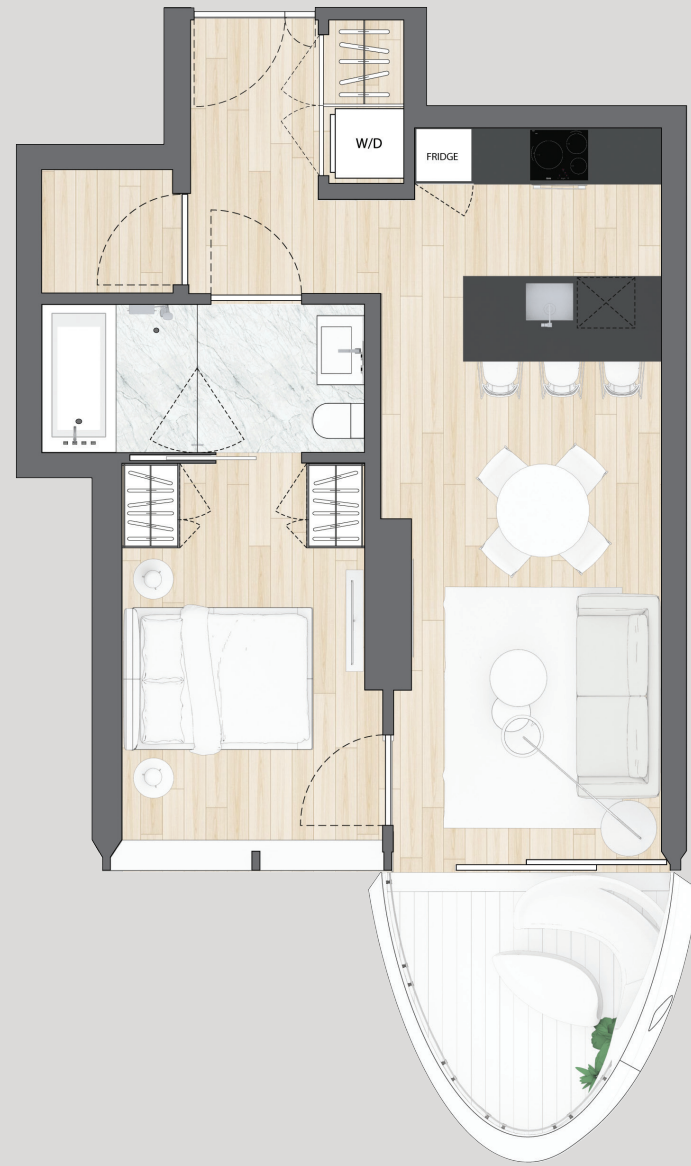

Casa 3103

One Bedroom + Sanctuary
663 Total Square Feet
Floor 8 — 31

Dimensions, sizes, specifications, layouts and materials are approximate only and subject to change without notice. Interior square footage is combined with balcony square footage and included in total advertised square footage of the homes. Exterior walls and glazing, balcony configurations, fascia, guard-rails, screens and facade panel locations are approximate and vary in area and extent depending on the home. Please ask sales representative for details. E. & O. E.