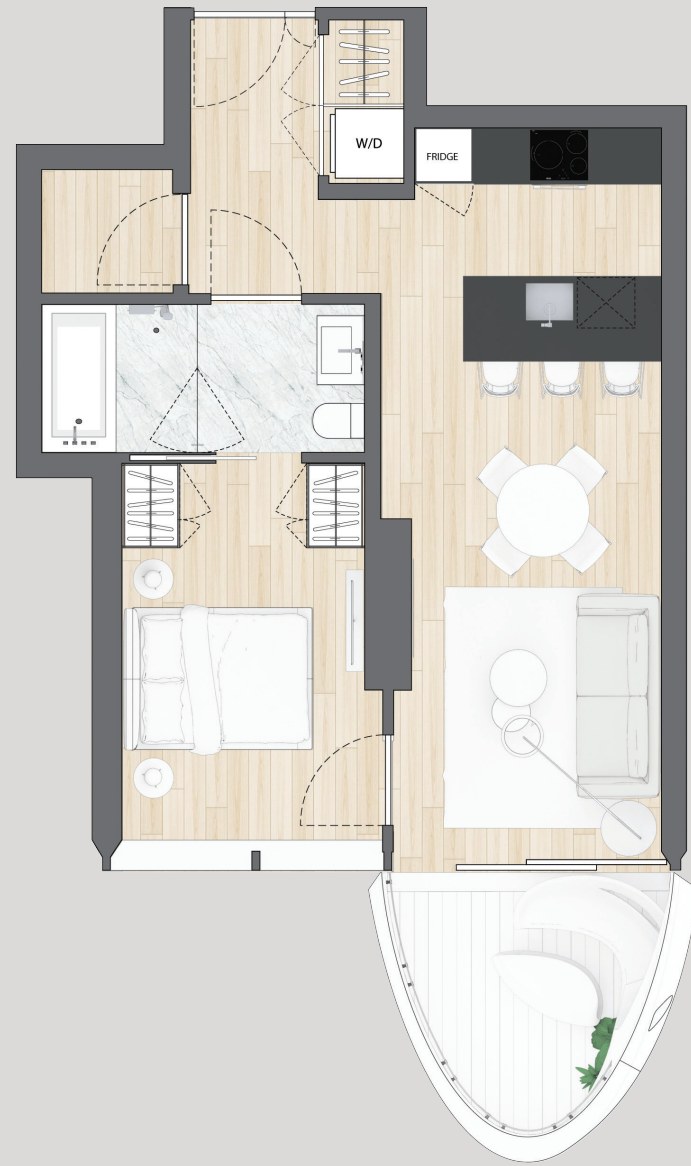

Casa 3003

One Bedroom + Sanctuary
663 Total Square Feet
Floor 8 — 31

Dimensions, sizes, specifications, layouts and materials are approximate only and subject to change without notice. Interior square footage is combined with balcony square footage and included in total advertised square footage of the homes. Exterior walls and glazing, balcony configurations, fascia, guard-rails, screens and facade panel locations are approximate and vary in area and extent depending on the home. Please ask sales representative for details. E. & O. E.