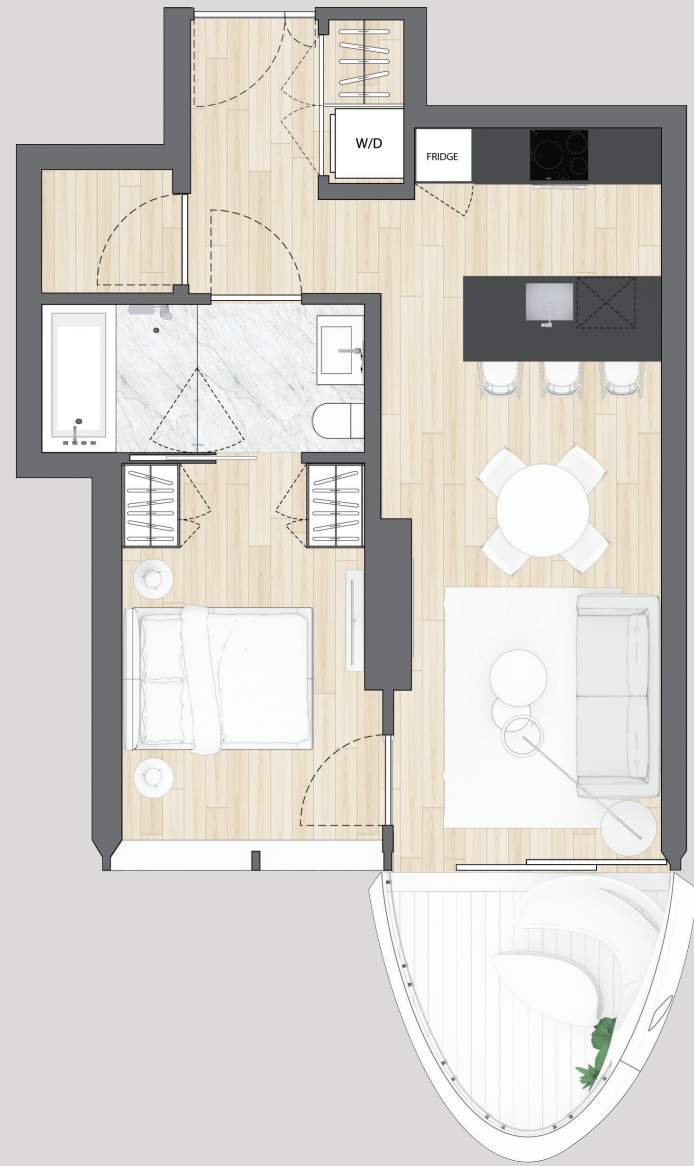

Casa 2803

One Bedroom + Sanctuary
663 Total Square Feet
Floor 8 — 31

Dimensions, sizes, specifications, layouts and materials are approximate only and subject to change without notice. Interior square footage is combined with balcony square footage and included in total advertised square footage of the homes. Exterior walls and glazing, balcony configurations, fascia, guard-rails, screens and facade panel locations are approximate and vary in area and extent depending on the home. Please ask sales representative for details. E. & O. E.