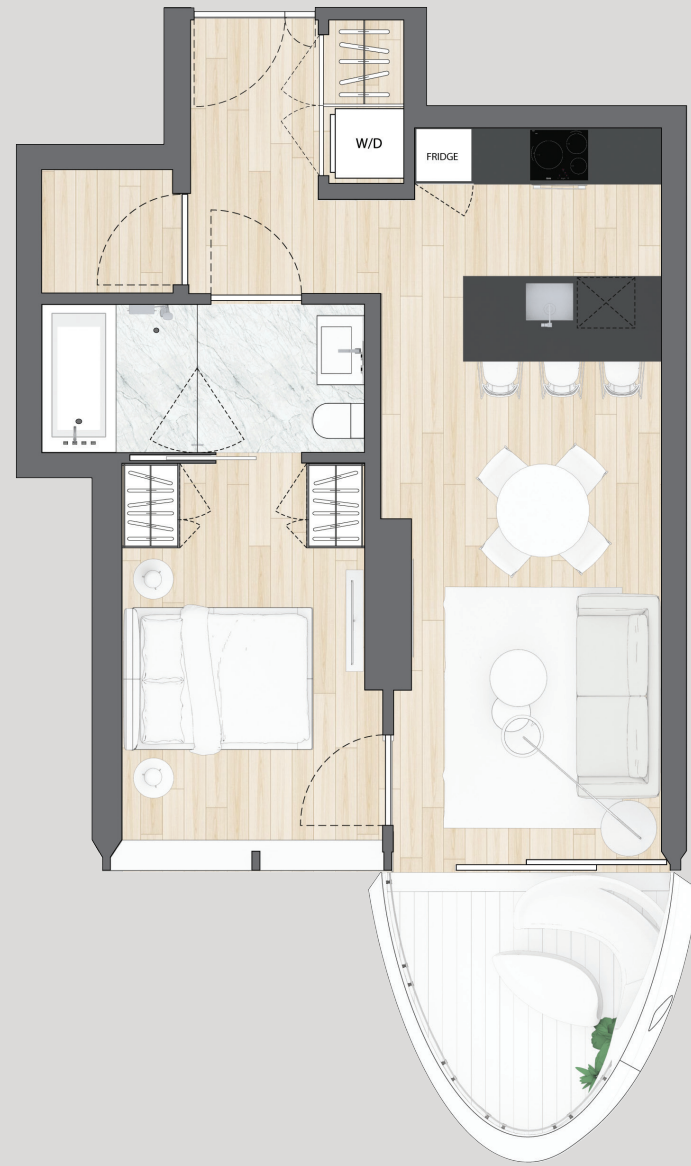

### Casa 2703

One Bedroom + Sanctuary  
663 Total Square Feet  
Floor 8 — 31

Dimensions, sizes, specifications, layouts and materials are approximate only and subject to change without notice. Interior square footage is combined with balcony square footage and included in total advertised square footage of the homes. Exterior walls and glazing, balcony configurations, fascia, guard-rails, screens and facade panel locations are approximate and vary in area and extent depending on the home. Please ask sales representative for details. E. & O. E.