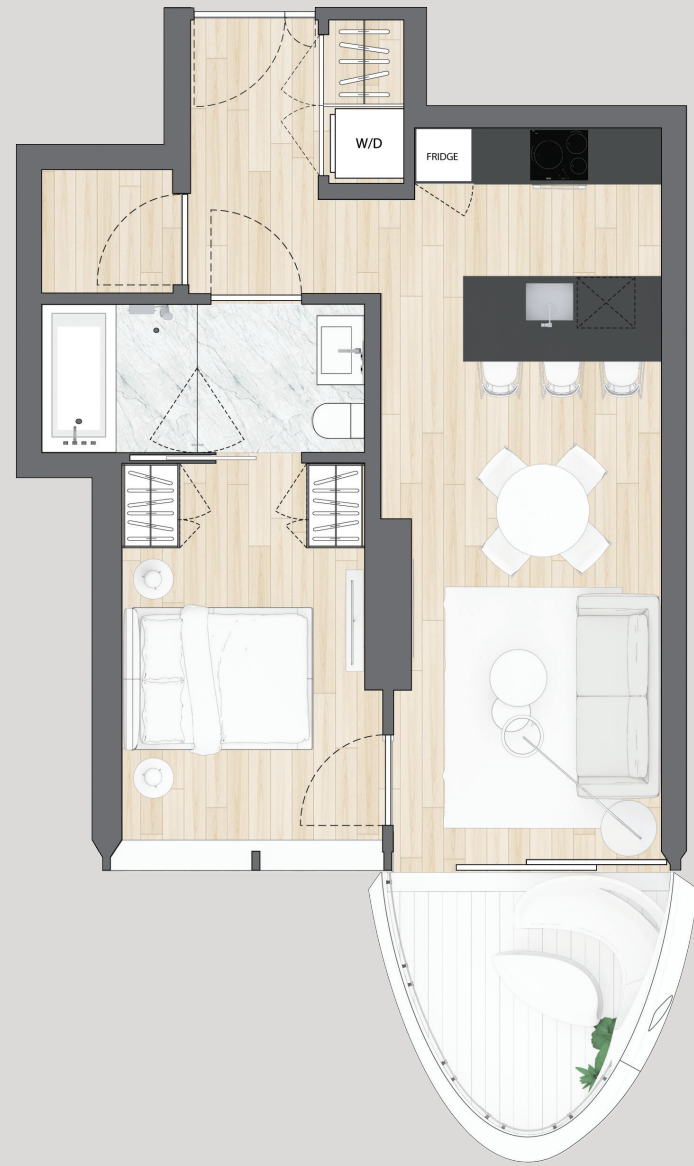

Casa 2603

One Bedroom + Sanctuary
663 Total Square Feet
Floor 8 — 31

Dimensions, sizes, specifications, layouts and materials are approximate only and subject to change without notice. Interior square footage is combined with balcony square footage and included in total advertised square footage of the homes. Exterior walls and glazing, balcony configurations, fascia, guard-rails, screens and facade panel locations are approximate and vary in area and extent depending on the home. Please ask sales representative for details. E. & O. E.