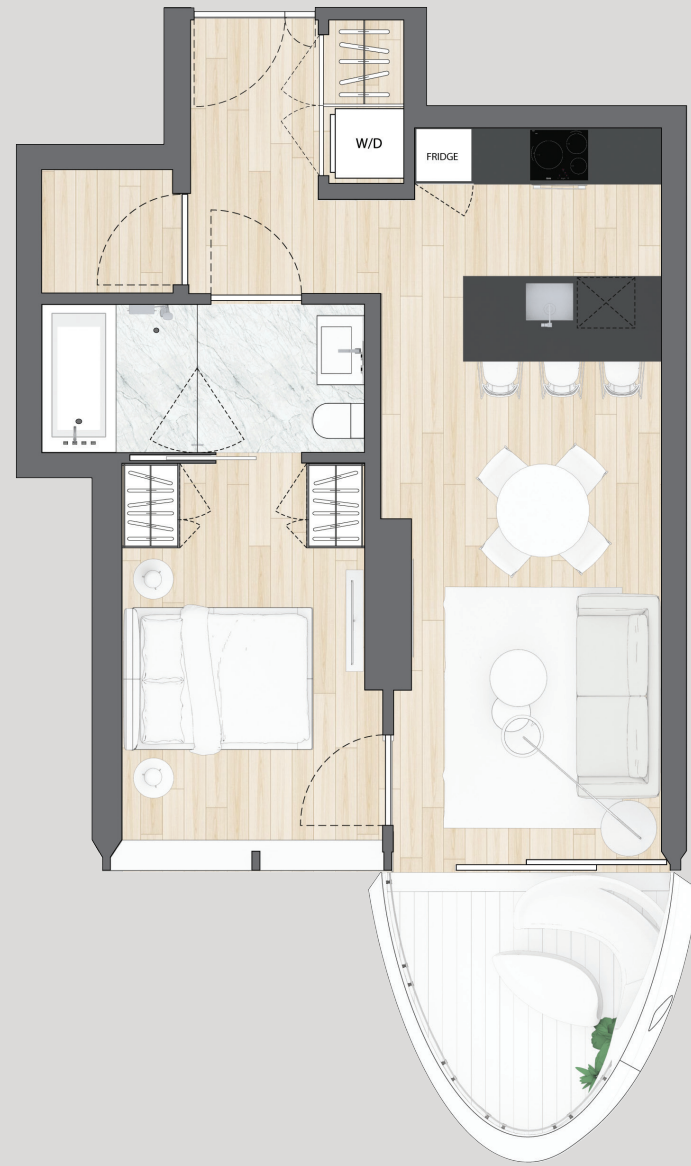

Casa 2503

One Bedroom + Sanctuary
663 Total Square Feet
Floor 8 — 31

Dimensions, sizes, specifications, layouts and materials are approximate only and subject to change without notice. Interior square footage is combined with balcony square footage and included in total advertised square footage of the homes. Exterior walls and glazing, balcony configurations, fascia, guard-rails, screens and facade panel locations are approximate and vary in area and extent depending on the home. Please ask sales representative for details. E. & O. E.