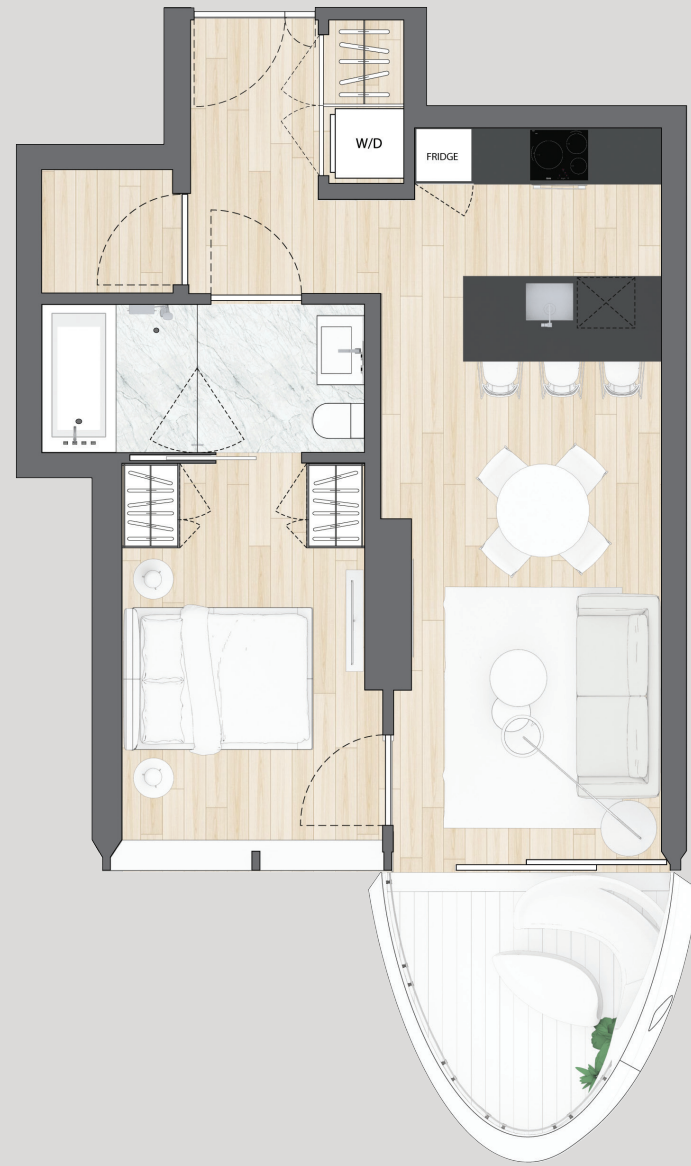

### Casa 2303

One Bedroom + Sanctuary  
663 Total Square Feet  
Floor 8 — 31

Dimensions, sizes, specifications, layouts and materials are approximate only and subject to change without notice. Interior square footage is combined with balcony square footage and included in total advertised square footage of the homes. Exterior walls and glazing, balcony configurations, fascia, guard-rails, screens and facade panel locations are approximate and vary in area and extent depending on the home. Please ask sales representative for details. E. & O. E.