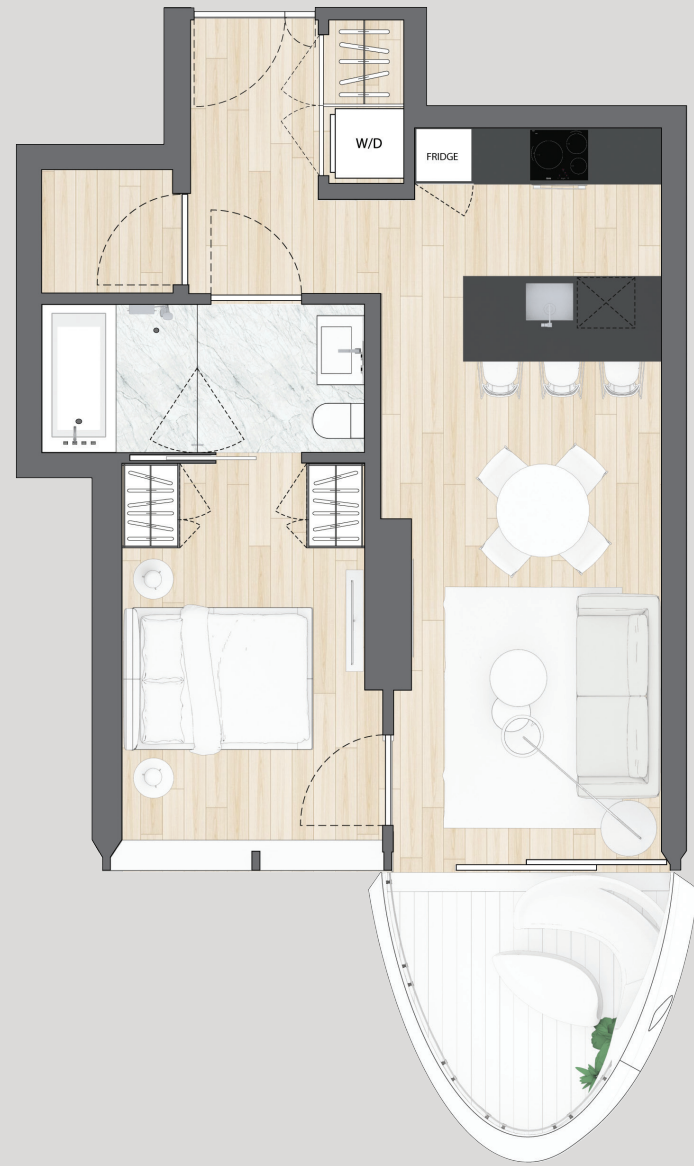

### Casa 2203

One Bedroom + Sanctuary  
663 Total Square Feet  
Floor 8 — 31

Dimensions, sizes, specifications, layouts and materials are approximate only and subject to change without notice. Interior square footage is combined with balcony square footage and included in total advertised square footage of the homes. Exterior walls and glazing, balcony configurations, fascia, guard-rails, screens and facade panel locations are approximate and vary in area and extent depending on the home. Please ask sales representative for details. E. & O. E.