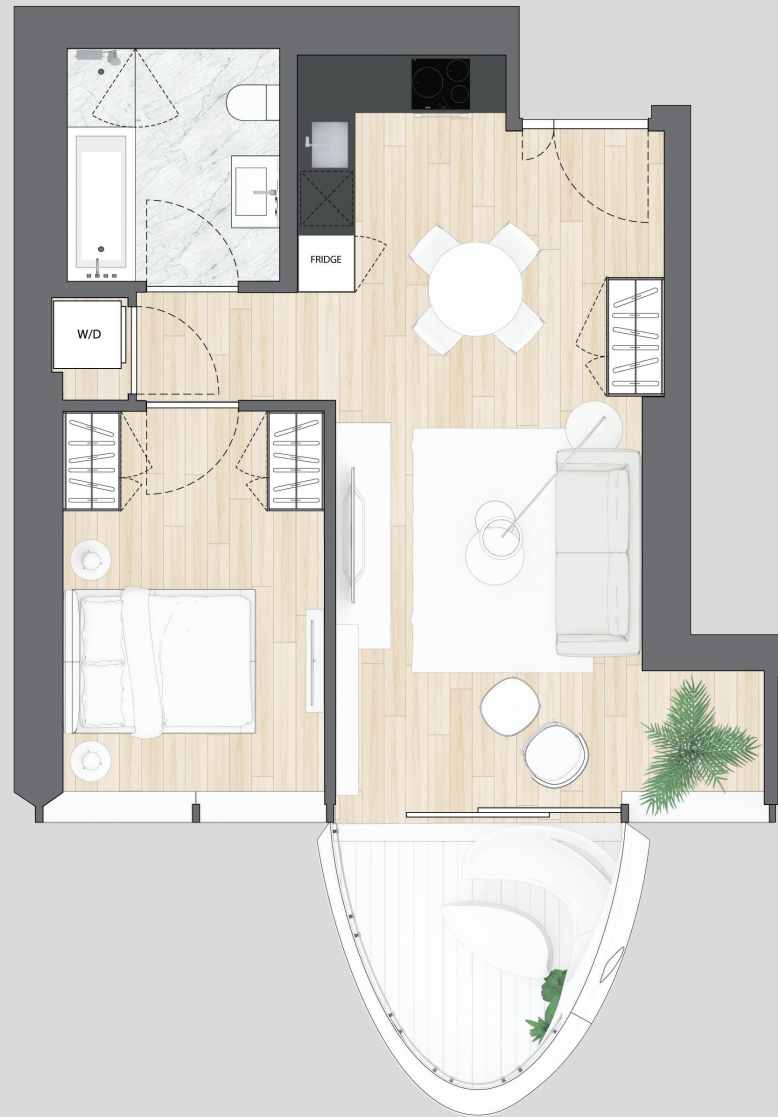

Casa 2107

One Bedroom + Sanctuary
677 Total Square Feet
Floors 21 — 25

Dimensions, sizes, specifications, layouts and materials are approximate only and subject to change without notice. Interior square footage is combined with balcony square footage and included in total advertised square footage of the homes. Exterior walls and glazing, balcony configurations, fascia, guard-rails, screens and facade panel locations are approximate and vary in area and extent depending on the home. Please ask sales representative for details. E. & O. E.