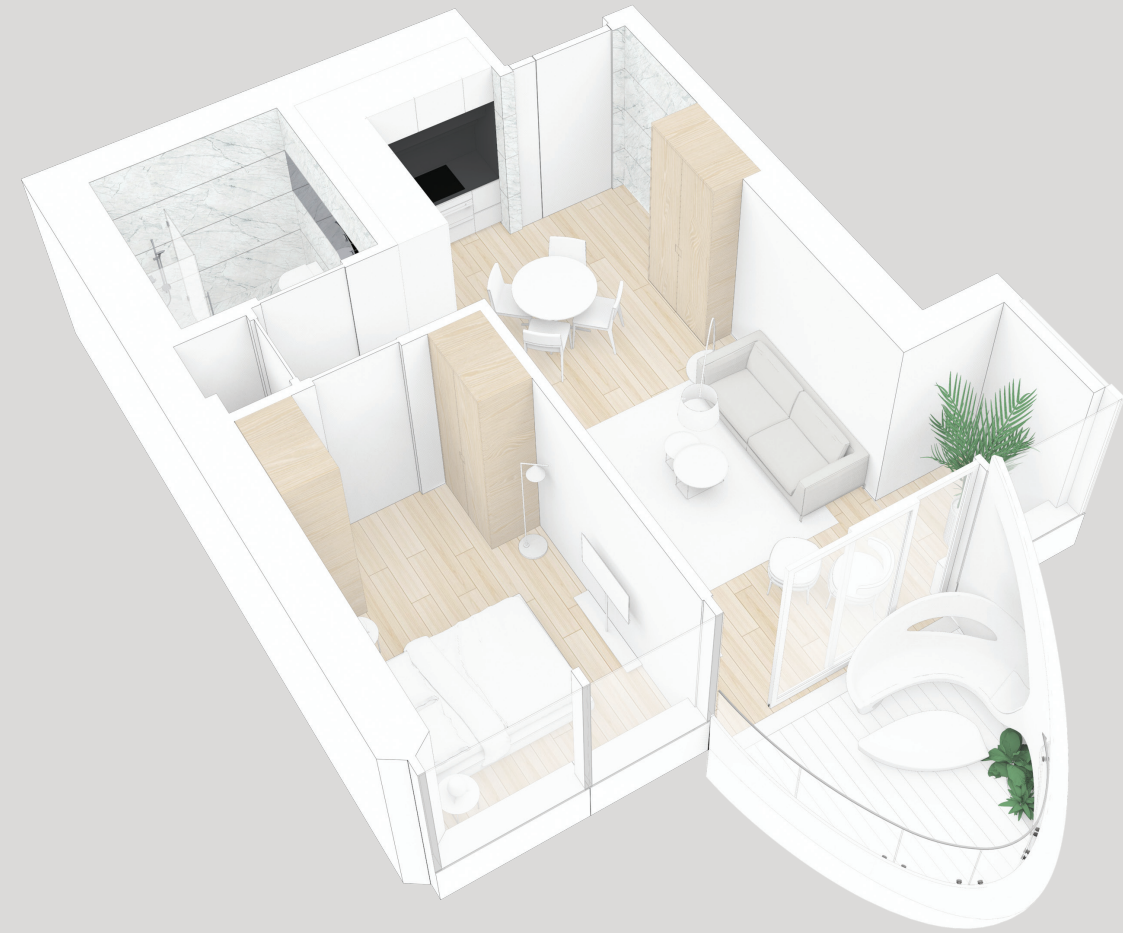

Casa 2107

One Bedroom + Sanctuary
677 Total Square Feet
Floors 21 — 25

Dimensions, sizes, specifications, layouts and materials are approximate only and subject to change without notice. Interior square footage is combined with balcony square footage and included in total advertised square footage of the homes. Exterior walls and glazing, balcony configurations, fascia, guard-rails, screens and facade panel locations are approximate and vary in area and extent depending on the home. Please ask sales representative for details. E. & O. E.