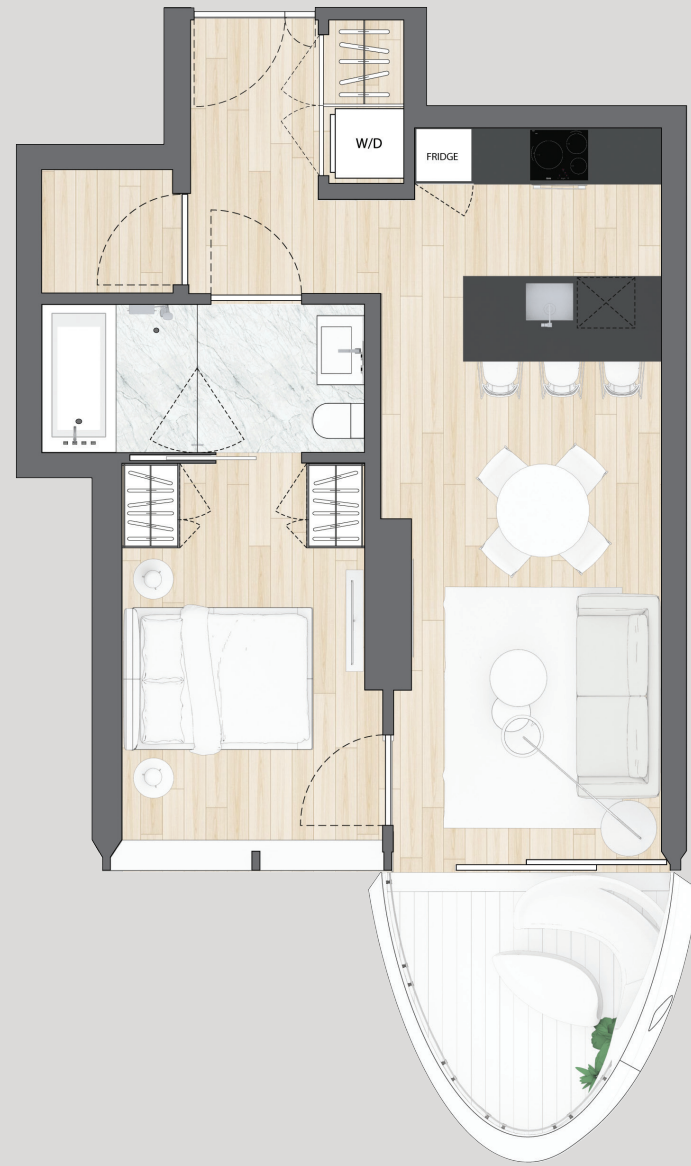

Casa 2003

One Bedroom + Sanctuary
663 Total Square Feet
Floor 8 — 31

Dimensions, sizes, specifications, layouts and materials are approximate only and subject to change without notice. Interior square footage is combined with balcony square footage and included in total advertised square footage of the homes. Exterior walls and glazing, balcony configurations, fascia, guard-rails, screens and facade panel locations are approximate and vary in area and extent depending on the home. Please ask sales representative for details. E. & O. E.