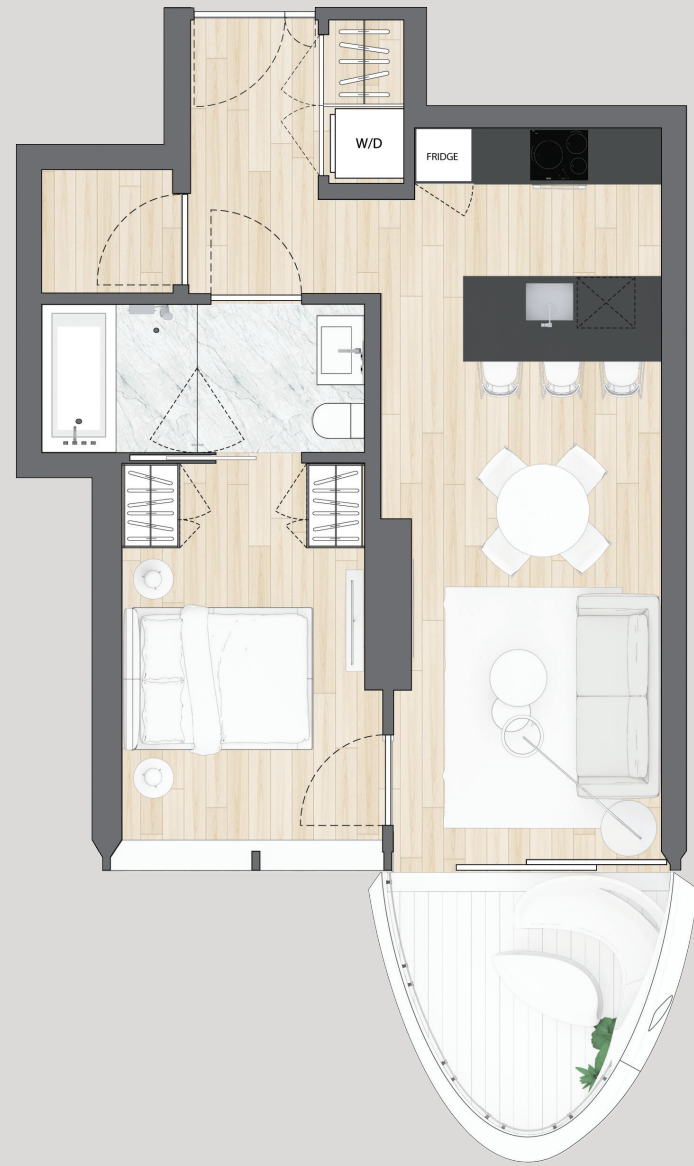

Casa 1903

One Bedroom + Sanctuary
663 Total Square Feet
Floor 8 — 31

Dimensions, sizes, specifications, layouts and materials are approximate only and subject to change without notice. Interior square footage is combined with balcony square footage and included in total advertised square footage of the homes. Exterior walls and glazing, balcony configurations, fascia, guard-rails, screens and facade panel locations are approximate and vary in area and extent depending on the home. Please ask sales representative for details. E. & O. E.