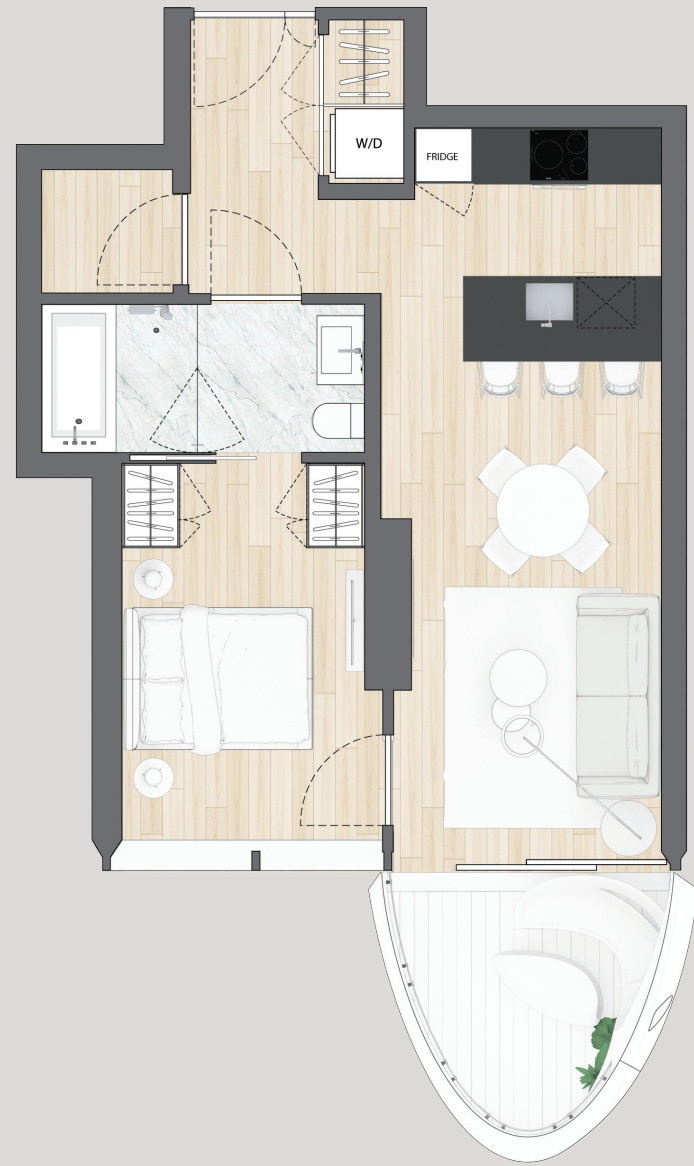

Casa 1803

One Bedroom + Sanctuary
663 Total Square Feet
Floor 8 — 31

Dimensions, sizes, specifications, layouts and materials are approximate only and subject to change without notice. Interior square footage is combined with balcony square footage and included in total advertised square footage of the homes. Exterior walls and glazing, balcony configurations, fascia, guard-rails, screens and facade panel locations are approximate and vary in area and extent depending on the home. Please ask sales representative for details. E. & O. E.