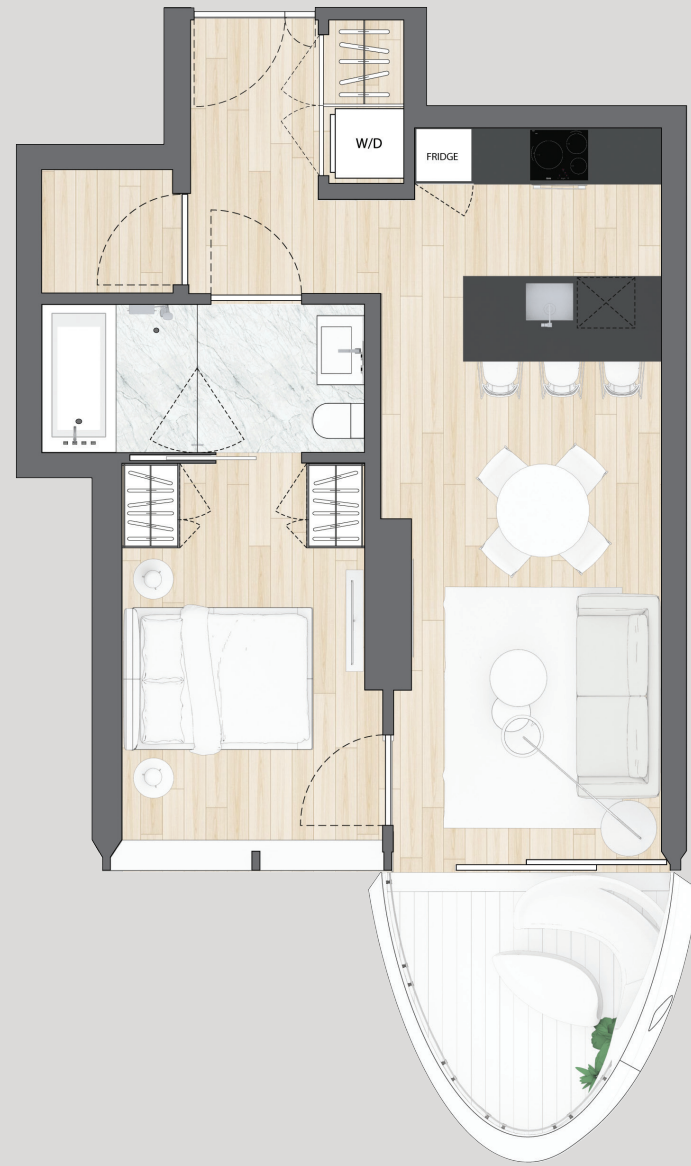

Casa 1403

One Bedroom + Sanctuary
663 Total Square Feet
Floor 8 — 31

Dimensions, sizes, specifications, layouts and materials are approximate only and subject to change without notice. Interior square footage is combined with balcony square footage and included in total advertised square footage of the homes. Exterior walls and glazing, balcony configurations, fascia, guard-rails, screens and facade panel locations are approximate and vary in area and extent depending on the home. Please ask sales representative for details. E. & O. E.