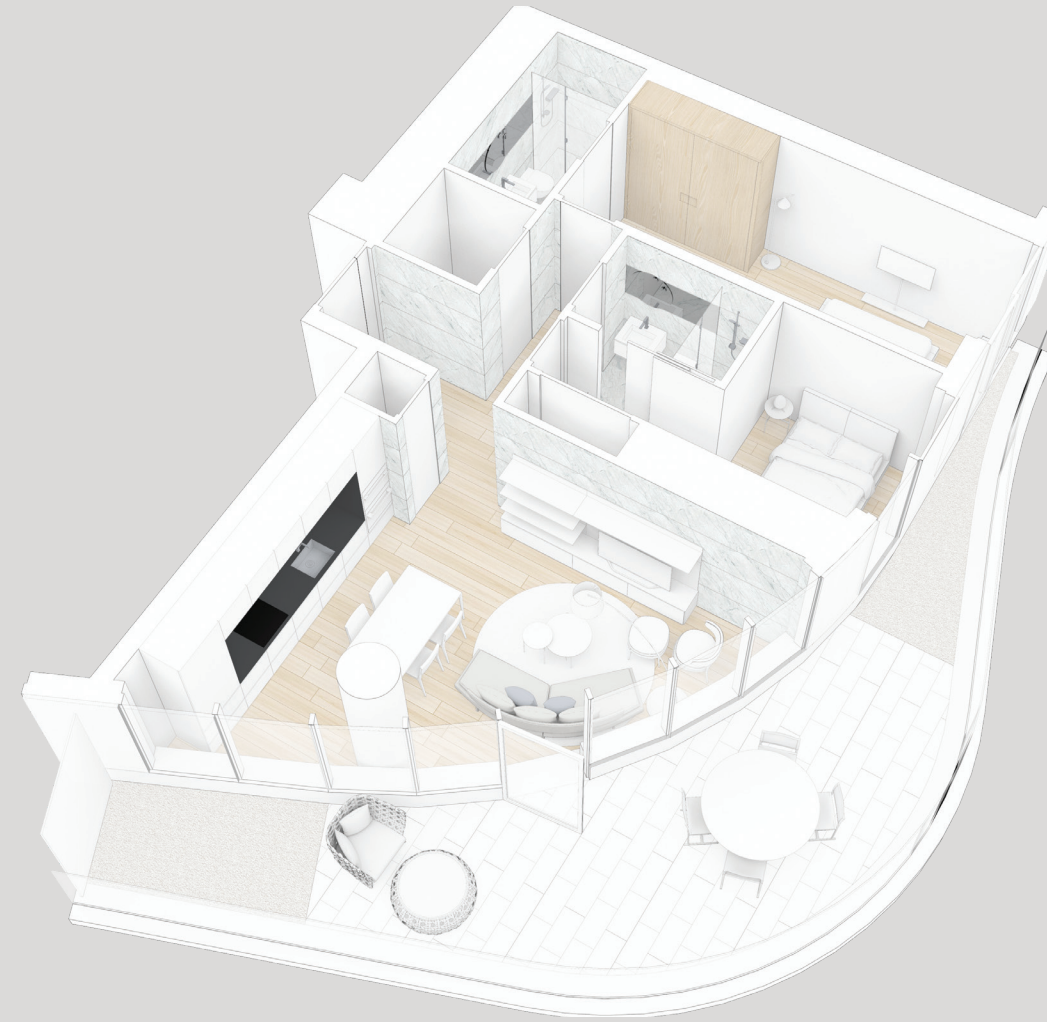

### Casa 1305

Two Bedrooms  
1322 Total Square Feet  
Floors 8 — 17

Dimensions, sizes, specifications, layouts and materials are approximate only and subject to change without notice. Interior square footage is combined with balcony square footage and included in total advertised square footage of the homes. Exterior walls and glazing, balcony configurations, fascia, guard-rails, screens and facade panel locations are approximate and vary in area and extent depending on the home. Please ask sales representative for details. E. & O. E.