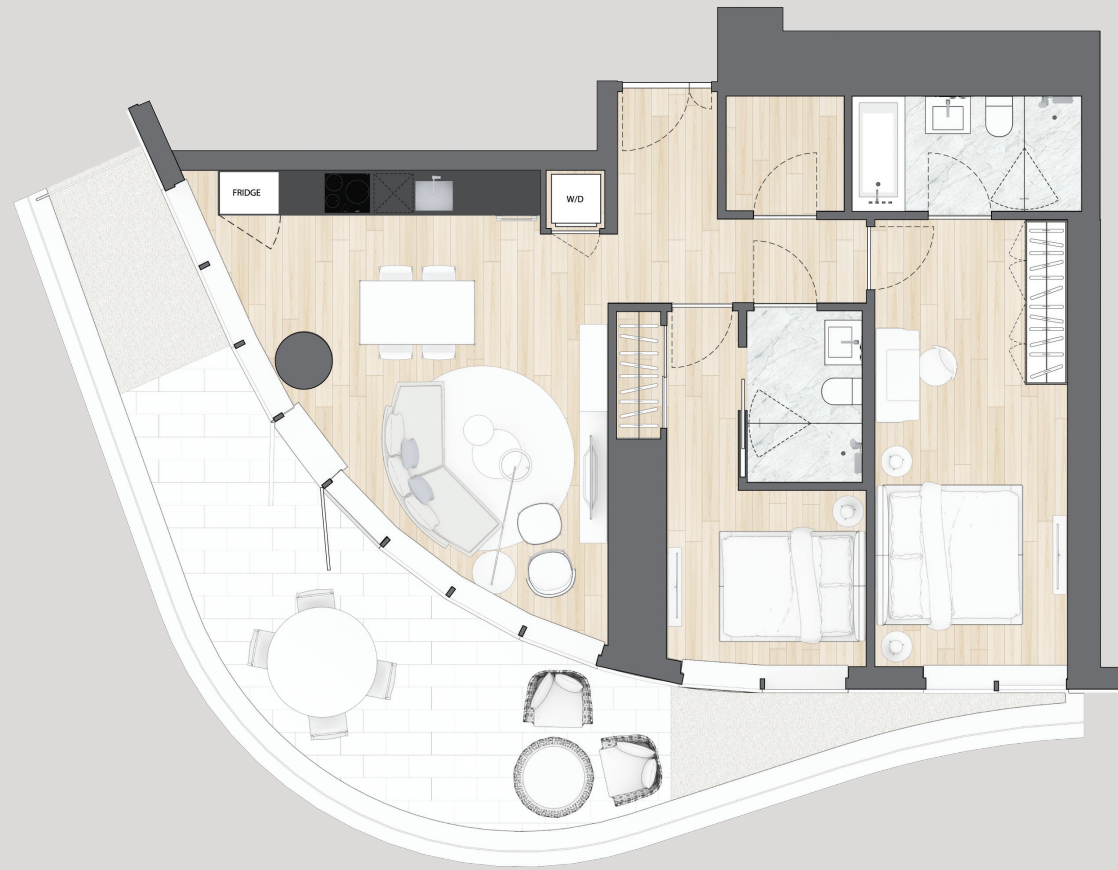

### Casa 1305

Two Bedrooms  
1322 Total Square Feet  
Floors 8 — 17

Dimensions, sizes, specifications, layouts and materials are approximate only and subject to change without notice. Interior square footage is combined with balcony square footage and included in total advertised square footage of the homes. Exterior walls and glazing, balcony configurations, fascia, guard-rails, screens and facade panel locations are approximate and vary in area and extent depending on the home. Please ask sales representative for details. E. & O. E.