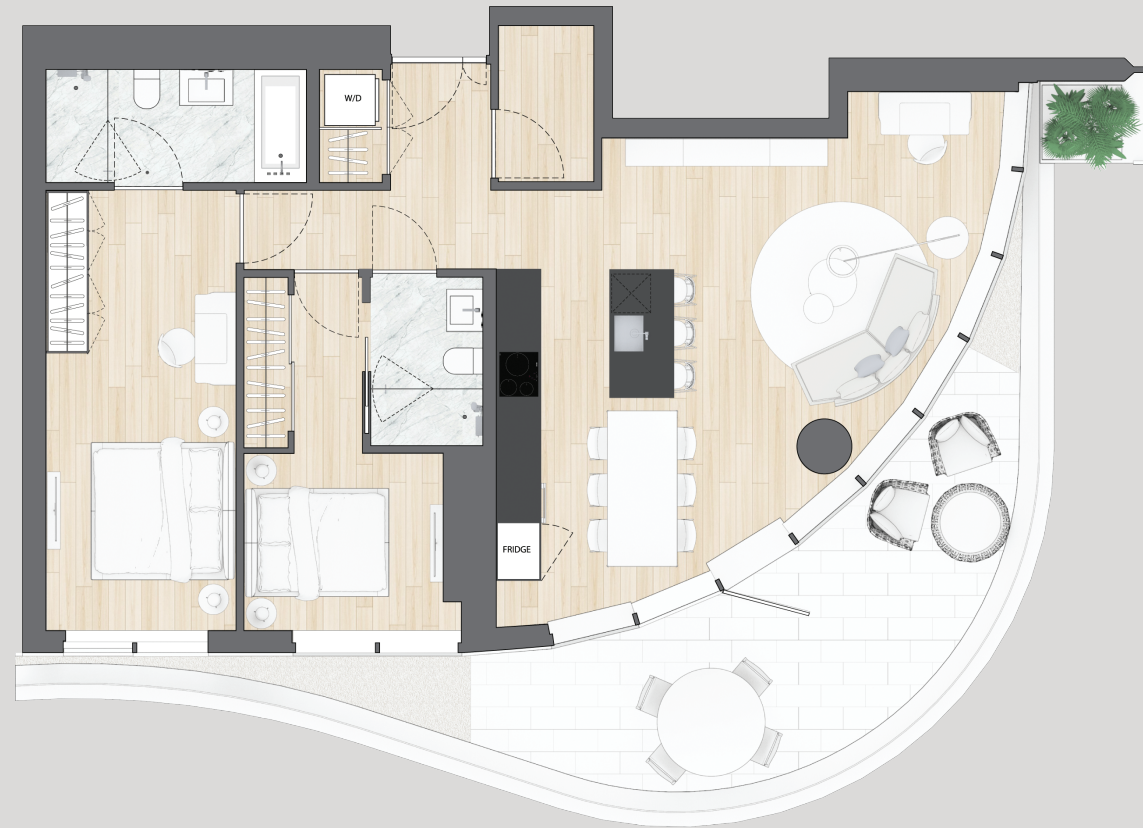

Casa 1304

Two Bedrooms
1363 Total Square Feet
Floors 8 — 31

Dimensions, sizes, specifications, layouts and materials are approximate only and subject to change without notice. Interior square footage is combined with balcony square footage and included in total advertised square footage of the homes. Exterior walls and glazing, balcony configurations, fascia, guard-rails, screens and facade panel locations are approximate and vary in area and extent depending on the home. Please ask sales representative for details. E. & O. E.