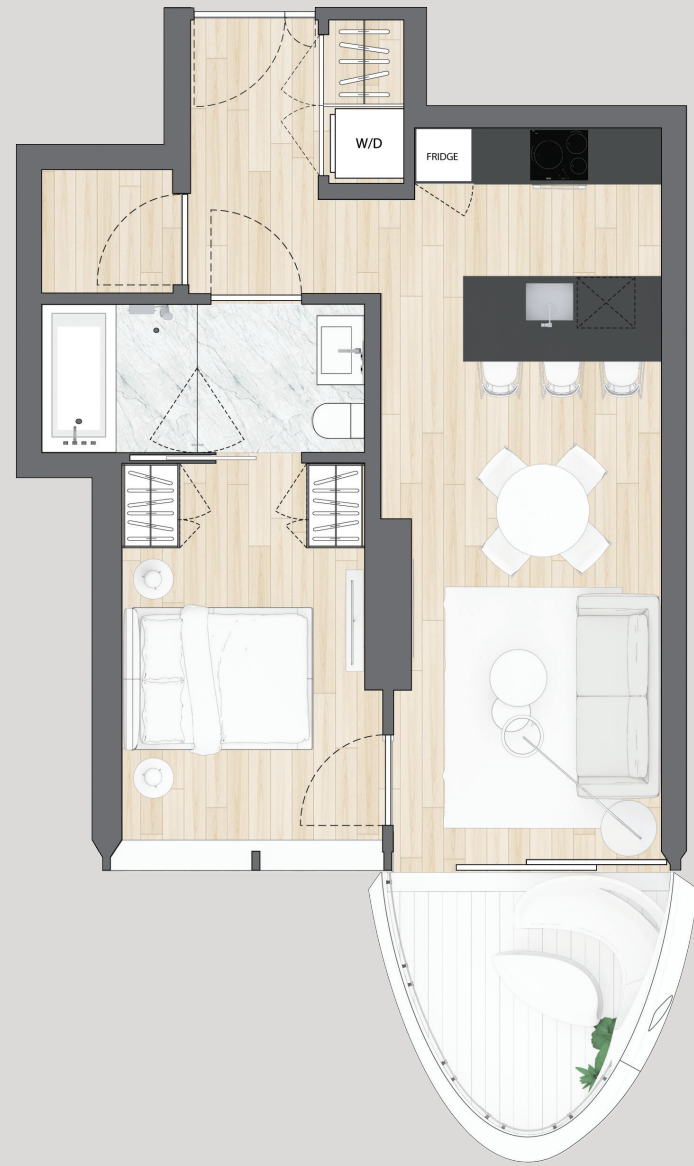

### Casa 1303

One Bedroom + Sanctuary  
663 Total Square Feet  
Floor 8 — 31

Dimensions, sizes, specifications, layouts and materials are approximate only and subject to change without notice. Interior square footage is combined with balcony square footage and included in total advertised square footage of the homes. Exterior walls and glazing, balcony configurations, fascia, guard-rails, screens and facade panel locations are approximate and vary in area and extent depending on the home. Please ask sales representative for details. E. & O. E.